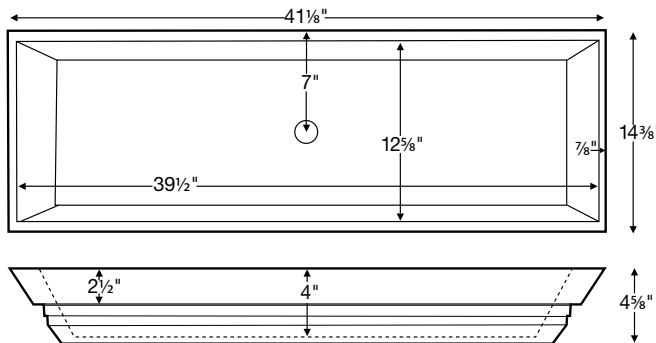

Petra 7 SR is a single-drain semi-recessed sink.

# Petra 7 SR

Model # MTCS-748

41.125" x 14.375" x 2.5"

**Installation:** semi-recessed or undermount

**Lead Time - 10 Business Days**

NOTES: SINK IS SEMI-RECESSED. SINK MUST BE MEASURED ON-SITE TO ENSURE ACCURATE DIMENSIONS OF HOLE CUT-OUT. Measurements are  $\pm 1/2$ " and are subject to change without notice. Data herein supersedes all previous prior to publication date indicated below.

## CONSTRUCTION AND STANDARD FEATURES

- Petra 7 SR is a semi-recessed model, which allows only the top 2.5" of the sink to rest on the vanity.
- Single-bowl design; 1.5" drain opening.
- Sink has no overflow. Requires vessel-style drain kit without overflow. Check local codes.
- One-piece construction using Engineered Solid Stone (ESS) material, which is solid through and through.
- ESS is a mixture of ground natural materials and binding agents that are liquefied, poured and then hardened.
- This material is non-porous, stain-, mold- and mildew-resistant, making cleaning and maintenance easy.
- Approximately 65% of the material is organic, including minerals mined from the earth, making it "Green".
- Same material and color all the way through, with minor variations due to use of natural minerals.
- Five-Year Limited Residential Warranty.
- Shipping weight: 48 lbs.