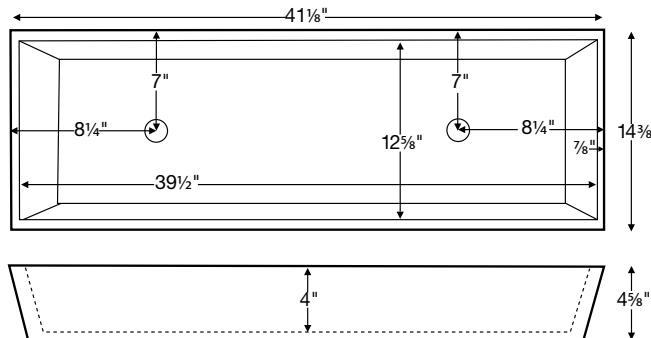

Petra 8 is a dual-drain vessel sink.

NOTES:

- Measurements are ±1/2" and are subject to change without notice. Data herein supersedes all previous prior to publication date indicated below.
- Undermount installation may require additional bracing and is the responsibility of the installer.

CONSTRUCTION AND STANDARD FEATURES

- Single-bowl design; 1.5" drain opening.
- Sink has no overflow. Requires vessel-style drain kit without overflow. Check local codes.
- One-piece construction using Engineered Solid Stone (ESS) material, which is solid through and through.
- ESS is a mixture of ground natural materials and binding agents that are liquefied, poured and then hardened.
- This material is non-porous, stain-, mold- and mildew-resistant, making cleaning and maintenance easy.
- Approximately 65% of the material is organic, including minerals mined from the earth, making it "Green".
- Same material and color all the way through, with minor variations due to use of natural minerals.
- Five-Year Limited Residential Warranty.
- Shipping weight: 48 lbs.