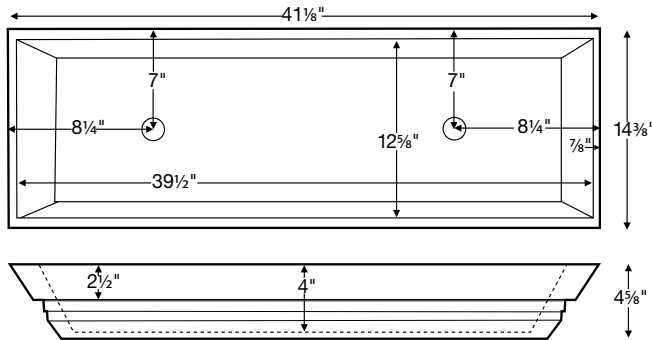

Petra 8 SR is a dual-drain semi-recessed sink.

Petra 8 SR
Model # MTCS-750
 41.125" x 14.375" x 2.5"

Installation: semi-recessed or undermount
Lead Time - 10 Business Days

NOTES: SINK IS SEMI-RECESSED. SINK MUST BE MEASURED ON-SITE TO ENSURE ACCURATE DIMENSIONS OF HOLE CUT-OUT. Measurements are $\pm 1/2$ " and are subject to change without notice. Data herein supersedes all previous prior to publication date indicated below.

CONSTRUCTION AND STANDARD FEATURES

- Single-bowl design; 1.5" drain opening.
- Sink has no overflow. Requires vessel-style drain kit without overflow. Check local codes.
- Petra 8 SR is a semi-recessed model, which allows only the top 2.5" of the sink to rest on the vanity.
- One-piece construction using Engineered Solid Stone (ESS) material, which is solid through and through.
- ESS is a mixture of ground natural materials and binding agents that are liquefied, poured and then hardened.
- This material is non-porous, stain-, mold- and mildew-resistant, making cleaning and maintenance easy.
- Approximately 65% of the material is organic, including minerals mined from the earth, making it "Green".
- Same material and color all the way through, with minor variations due to use of natural minerals.
- Five-Year Limited Residential Warranty.
- Shipping weight: 48 lbs.