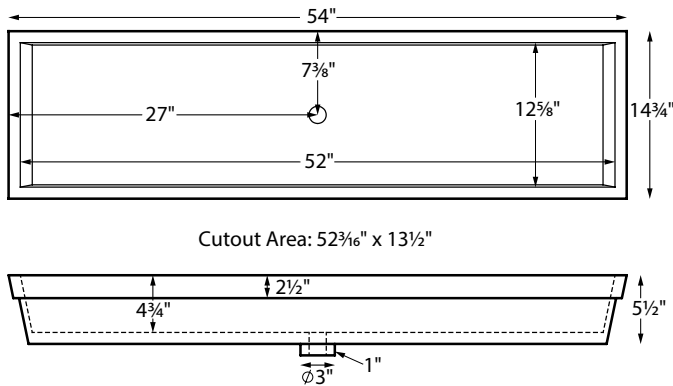

Petra 10 SR is a single-drain semi-recessed sink.

# Petra 10 SR

Model # MTCS-752

54" x 14.75" x 2.5"

**Installation:** semi-recessed or undermount

**Lead Time - 10 Business Days**

NOTES: SINK IS SEMI-RECESSED. SINK MUST BE MEASURED ON-SITE TO ENSURE ACCURATE DIMENSIONS OF HOLE CUT-OUT. Measurements are  $\pm 1/2$ " and are subject to change without notice. Data herein supersedes all previous prior to publication date indicated below.

## CONSTRUCTION AND STANDARD FEATURES

- Petra 10 SR is a semi-recessed model, which allows only the top 2.5" of the sink to rest on the vanity.
- Single-bowl design; 1.5" drain opening.
- Sink has no overflow. Requires vessel-style drain kit without overflow. Check local codes.
- One-piece construction using Engineered Solid Stone (ESS) material, which is solid through and through.
- ESS is a mixture of ground natural materials and binding agents that are liquefied, poured and then hardened.
- This material is non-porous, stain-, mold- and mildew-resistant, making cleaning and maintenance easy.
- Approximately 65% of the material is organic, including minerals mined from the earth, making it "Green".
- Same material and color all the way through, with minor variations due to use of natural minerals.
- Five-Year Limited Residential Warranty.
- Shipping weight: 55 lbs.