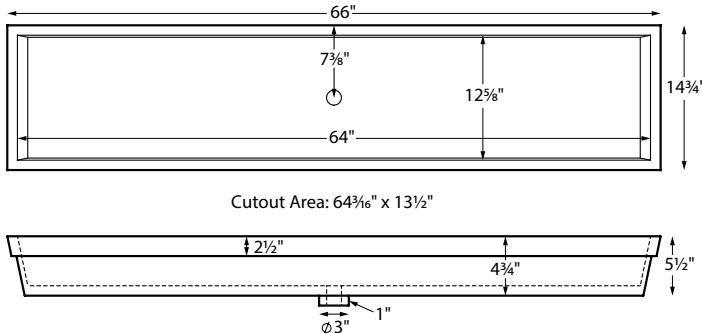

Petra 12 SR is a single-drain semi-recessed sink.

Petra 12 SR

Model # MTCS-756

66" x 14.75" x 2.5"

Installation: semi-recessed or undermount

Lead Time - 10 Business Days

NOTES: SINK IS SEMI-RECESSED. SINK MUST BE MEASURED ON-SITE TO ENSURE ACCURATE DIMENSIONS OF HOLE CUT-OUT. Measurements are $\pm 1/2$ " and are subject to change without notice. Data herein supersedes all previous prior to publication date indicated below.

CONSTRUCTION AND STANDARD FEATURES

- Petra 12 SR is a semi-recessed model, which allows only the top 2.5" of the sink to rest on the vanity.
- Single-bowl design; 1.5" drain opening.
- Sink has no overflow. Requires vessel-style drain kit without overflow. Check local codes.
- One-piece construction using Engineered Solid Stone (ESS) material, which is solid through and through.
- ESS is a mixture of ground natural materials and binding agents that are liquefied, poured and then hardened.
- This material is non-porous, stain-, mold- and mildew-resistant, making cleaning and maintenance easy.
- Approximately 65% of the material is organic, including minerals mined from the earth, making it "Green".
- Same material and color all the way through, with minor variations due to use of natural minerals.
- Five-Year Limited Residential Warranty.
- Shipping weight: 70 lbs.

Also available, Petra Counter-Sink, featuring custom-size countertop with integrated bowl. Choose from 8 bowl variations. Petra Counter-Sink 12 shown below, available only as a single bowl.