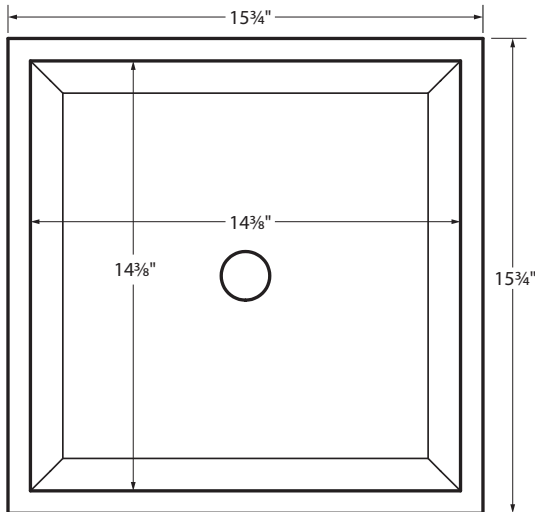

Continuum Square

Part # - MTCS-761

15.75" x 15.75" x 2"

Installation: semi-recessed or undermount
Lead Time - 10 Business Days

Sink Options and Pricing

NOTE: part codes for all options listed in parenthesis.

NOTES: SINK IS SEMI-RECESSED AND MUST BE MEASURED ON-SITE TO ENSURE ACCURATE DIMENSIONS OF HOLE CUT-OUT.

In addition, templates are supplied with sink at no charge to facilitate installation. If templates are needed prior to shipment of sink, customer is responsible for actual shipping charges of the templates. Measurements are ±1/2" and are subject to change without notice. Data herein supersedes all previous prior to publication date indicated below.