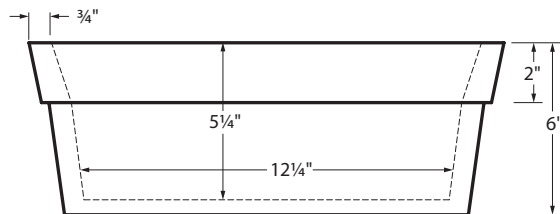

Continuum Square

Part # - MTCS-761

15.75" x 15.75" x 2"

Installation: semi-recessed or undermount
Lead Time - 10 Business Days

Sink Options and Pricing

NOTE: part codes for all options listed in parenthesis.

CONSTRUCTION AND STANDARD FEATURES

- Single-bowl design; 1.5" drain opening.
- Sink has no overflow. Requires vessel-style drain kit without overflow. Check local codes.
- Continuum is a semi-recessed model, which allows only the top 2" sink rim to rest on the vanity. Rim height can be extended up to 4.25" by request. Must specify on order.
- Sink may be used with or without countertop cut-out. Note: countertop material is not included.
- Adjustable leveling feet support the cut-out in the sink bowl and are included with sink as shown to the right.
- One-piece construction.

NOTES: SINK IS SEMI-RECESSED AND MUST BE MEASURED ON-SITE TO ENSURE ACCURATE DIMENSIONS OF HOLE CUT-OUT.

In addition, templates are supplied with sink at no charge to facilitate installation. If templates are needed prior to shipment of sink, customer is responsible for actual shipping charges of the templates. Measurements are ±1/2" and are subject to change without notice. Data herein supersedes all previous prior to publication date indicated below.