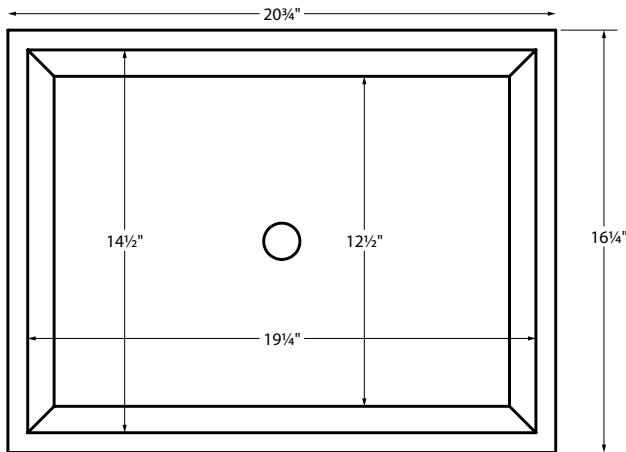

Continuum Rectangle

Part # - MTCS-762

20.75" x 16.25" x 2"

Installation: semi-recessed or undermount
Lead Time - 10 Business Days

Sink Options and Pricing

NOTE: part codes for all options listed in parenthesis.

NOTES: SINK IS SEMI-RECESSED AND MUST BE MEASURED ON-SITE TO ENSURE ACCURATE DIMENSIONS OF HOLE CUT-OUT.

In addition, templates are supplied with sink at no charge to facilitate installation. If templates are needed prior to shipment of sink, customer is responsible for actual shipping charges of the templates. Measurements are $\pm 1/2"$ and are subject to change without notice. Data herein supersedes all previous prior to publication date indicated below.