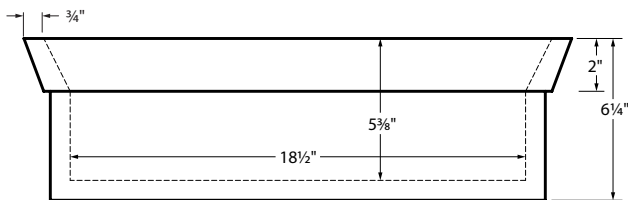

Continuum Rectangle

Part # - MTCS-762

20.75" x 16.25" x 2"

Installation: semi-recessed or undermount
Lead Time - 10 Business Days

Sink Options and Pricing

NOTE: part codes for all options listed in parenthesis.

CONSTRUCTION AND STANDARD FEATURES

- Single-bowl design; 1.5" drain opening.
- Sink has no overflow. Requires vessel-style drain kit without overflow. Check local codes.
- Continuum is a semi-recessed model, which allows only the top 2" sink rim to rest on the vanity.
- Sink may be used with or without countertop cut-out. Note: countertop material is not included.
- Adjustable leveling feet support the cut-out in the sink bowl and are included with sink as shown to the right.
- One-piece construction.

NOTES: SINK IS SEMI-RECESSED AND MUST BE MEASURED ON-SITE TO ENSURE ACCURATE DIMENSIONS OF HOLE CUT-OUT.

In addition, templates are supplied with sink at no charge to facilitate installation. If templates are needed prior to shipment of sink, customer is responsible for actual shipping charges of the templates. Measurements are $\pm 1/2"$ and are subject to change without notice. Data herein supersedes all previous prior to publication date indicated below.