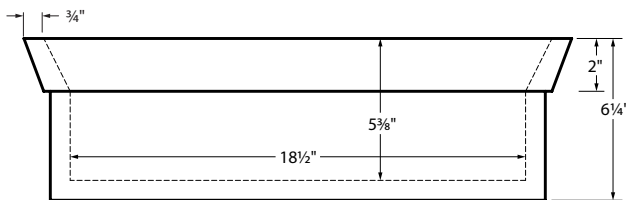

Continuum Rectangle

Part # - MTCS-762

20.75" x 16.25" x 2"

Installation: semi-recessed or undermount
Lead Time - 10 Business Days

Sink Options and Pricing

NOTE: part codes for all options listed in parenthesis.

CONSTRUCTION AND STANDARD FEATURES

- Single-bowl design; 1.5" drain opening.
- Sink has no overflow. Requires vessel-style drain kit without overflow. Check local codes.
- Continuum is a semi-recessed model, which allows only the top 2" sink rim to rest on the vanity. Rim height can be extended up to 4.25" by request. Must specify on order.
- Sink may be used with or without countertop cut-out. Note: countertop material is not included.
- Adjustable leveling feet support the cut-out in the sink bowl and are included with sink as shown to the right.
- One-piece construction.

NOTES: SINK IS SEMI-RECESSED AND MUST BE MEASURED ON-SITE TO ENSURE ACCURATE DIMENSIONS OF HOLE CUT-OUT.

In addition, templates are supplied with sink at no charge to facilitate installation. If templates are needed prior to shipment of sink, customer is responsible for actual shipping charges of the templates. Measurements are ±1/2" and are subject to change without notice. Data herein supersedes all previous prior to publication date indicated below.