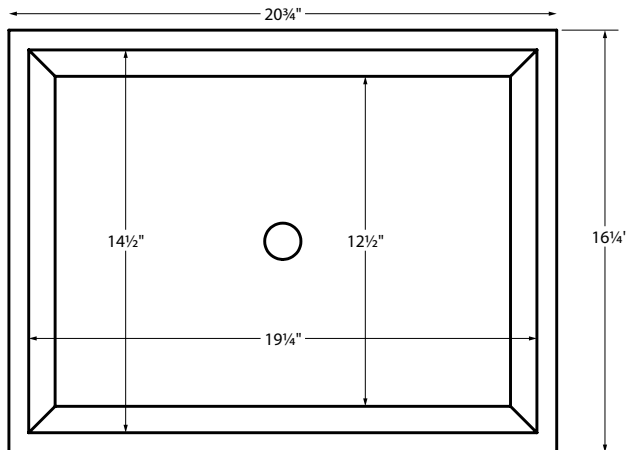

Continuum Rectangle

Part # - MTCS-762

20.75" x 16.25" x 2"

Installation: semi-recessed or undermount
Lead Time - 10 Business Days

Sink Options and Pricing

NOTE: part codes for all options listed in parenthesis.

CONSTRUCTION AND STANDARD FEATURES

- Single-bowl design; 1.5" drain opening.
- Sink has no overflow. Requires vessel-style drain kit without overflow. Check local codes.
- Continuum is a semi-recessed model, which allows only the top 2" sink rim to rest on the vanity. Rim height can be extended up to 4.25" by request. Must specify on order.
- Sink may be used with or without countertop cut-out. Note: countertop material is not included.
- Adjustable leveling feet support the cut-out in the sink bowl and are included with sink as shown to the right.
- One-piece construction.

NOTES: SINK IS SEMI-RECESSED AND MUST BE MEASURED ON-SITE TO ENSURE ACCURATE DIMENSIONS OF HOLE CUT-OUT.

In addition, templates are supplied with sink at no charge to facilitate installation. If templates are needed prior to shipment of sink, customer is responsible for actual shipping charges of the templates. Measurements are ±1/2" and are subject to change without notice. Data herein supersedes all previous prior to publication date indicated below.