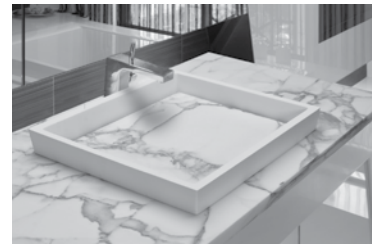

Sink Options and Pricing

NOTE: part codes for all options listed in parenthesis.

Part #: MTCS-762 - $1,225

Standard Color - White, matte finish

Biscuit Color Upgrade, matte finish - (SSBISNK) **$105**

Optional Gloss Finish Upcharge - For White or Biscuit (SSGLOSSNK) **$215**

Additional material colors available for projects only. Please call MTI.

Quick Ship - reduces lead time - please call for availability (QUISINKSH) **$190**