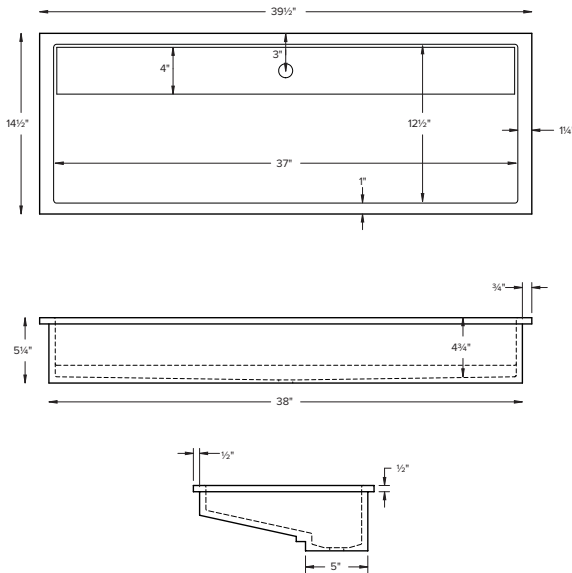

Wymara 3

Model # MTCS-764

39.5" x 14.5" x 4.5"

Wymara 3 features a concealed drain cover.
Shown below with cover removed.

NOTES:

- Measurements are ±1/2" and are subject to change without notice. Data herein supersedes all previous prior to publication date indicated below.
- Undermount installation may require additional bracing and is the responsibility of the installer.

CONSTRUCTION AND STANDARD FEATURES

- Single-bowl design; 1.5" drain opening.
- Sink has no overflow. Requires vessel-style drain kit without overflow. Check local codes.
- One-piece construction using Engineered Solid Stone (ESS) material, which is solid through and through.
- ESS is a mixture of ground natural materials and binding agents that are liquefied, poured and then hardened.
- This material is non-porous, stain-, mold- and mildew-resistant, making cleaning and maintenance easy.
- Approximately 65% of the material is organic, including minerals mined from the earth, making it "Green".
- Same material and color all the way through, with minor variations due to use of natural minerals.
- Five-Year Limited Residential Warranty.
- Shipping weight: 70 lbs.

Also available, Wymara Counter-Sink 3, featuring custom-size countertop with integrated bowl.