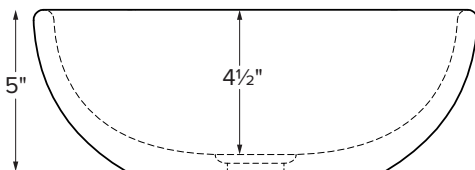

Luna 3 shown with a Rolled Rim

**Luna 3**  
**Model # MTCS-765**  
 13<sup>3</sup>/<sub>4</sub>" x 5"

Installation: vessel-style  
 Lead Time - 10 Business Days

NOTE: Sink rests on top of counter. Cut-out for the drain installation and sink base is required. Measurements are ±1/2" and are subject to change without notice. Data herein supersedes all previous prior to publication date indicated below.

<b>Sink Options and Pricing</b> NOTE: part codes for all options listed in parenthesis.
<b>Part #:</b> MTCS-765F (Flat Rim) - \$770 MTCS-765R (Rolled Rim) - \$770
<b>Standard Color</b> - White, matte finish <b>Biscuit Color Upgrade, matte finish</b> - (SSBISNK) \$105
<b>Optional Gloss Finish Upcharge</b> - For White or Biscuit (SSGLOSSNK) \$215 Additional material colors available for projects only. Please call MTI.
<b>Exterior Color in Gloss only</b> - (SSCOLSG) \$450 Must specify color code: Blue Lagoon (BL), Terracotta (TC), Onyx (OX), Nightfall (NF), Stormgray (SG), Moonstone (MS) See the colors at: <a href="http://mtibaths.com/about-products/sink-options/">mtibaths.com/about-products/sink-options/</a>
<b>Quick Ship</b> - reduces lead time - please call for availability (QUISINKSH) \$190