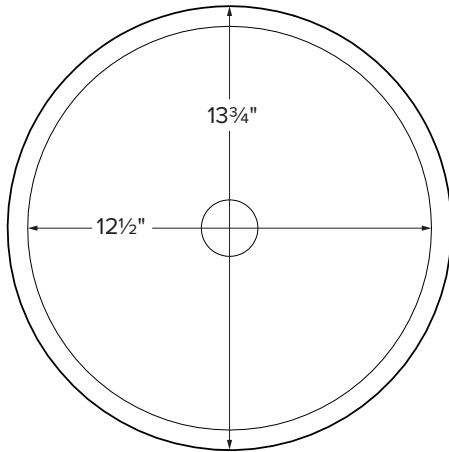

Luna 3 shown with a Rolled Rim

**Luna 3**  
**Model # MTCS-765**  
 13<sup>3</sup>/<sub>4</sub>" x 5"

Installation: vessel-style  
 Lead Time - 10 Business Days

NOTE: Sink rests on top of counter. Cut-out for the drain installation and sink base is required. Measurements are ±1/2" and are subject to change without notice. Data herein supersedes all previous prior to publication date indicated below.