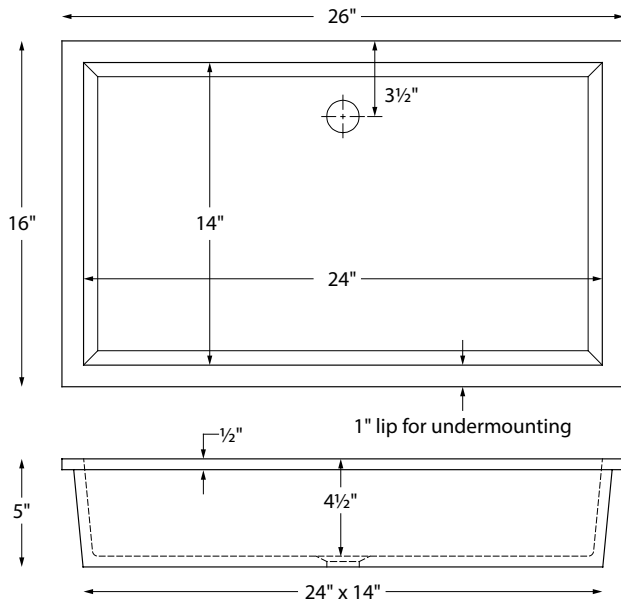

Petra 13 Undermount

Model # MTCS-766

26" x 16" x 5"

Installation: Undermount only

Lead Time - 10 Business Days

NOTES: Sink is undermount only and due to the handmade nature of this product, must be measured on site for proper cut-out size and installation. Measurements are $\pm 1/2$ " and are subject to change without notice. Data herein supersedes all previous prior to publication date indicated below.

CONSTRUCTION AND STANDARD FEATURES

- Single-bowl design; 1.5" drain opening.
- Sink has no overflow. Requires vessel-style drain kit without overflow. Check local codes.
- One-piece construction using SculptureStone material, which is solid through and through.
- SculptureStone is a mixture of ground natural materials and binding agents that are liquefied, poured and then hardened.
- This material is non-porous, stain-, mold- and mildew-resistant, making cleaning and maintenance easy.
- Approximately 65% of the material is organic, including minerals mined from the earth, making it "Green".
- Same material and color all the way through, with minor variations due to use of natural minerals.
- Five-Year Limited Residential Warranty.
- Shipping weight: 25 lbs.