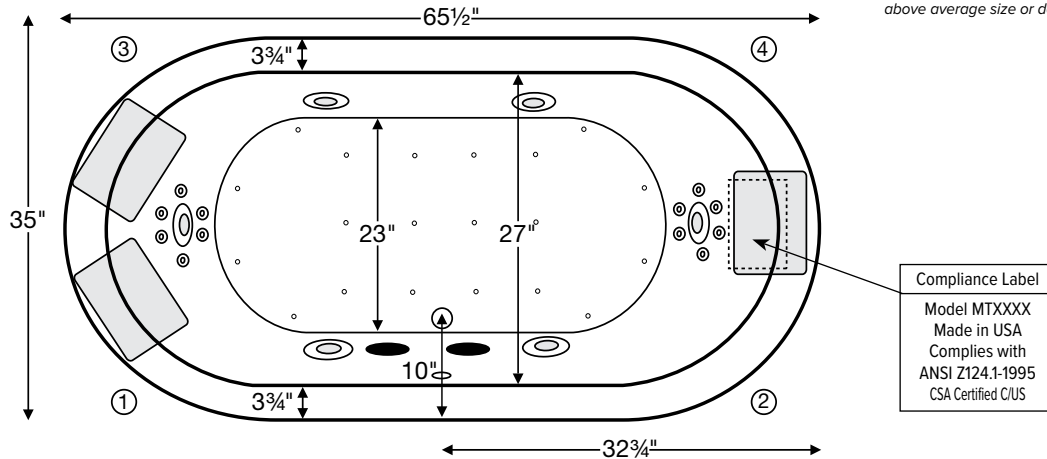

Designer Collection Tubs
Model # 87

Melinda 3

65.5" x 35" x 21.75"

GENERAL SPECIFICATIONS:

Material - Acrylic

Installation - Drop-in (cannot be undermounted)
Not recommended as a tub / shower combination.

Plumbed Weight - 110 lbs / 50 kg

Soaker Weight - 88 lbs / 40 kg

Average Fill - 54 gal to above jet level

Maximum Fill - 80 gal to overflow

NOTE: Filling this tub to the maximum may require an above average size or dedicated water heater.

Numbered areas outside of tub represent possible stub-out locations for cleaning systems and Breda valves.
Shown with Air Massage and Ultra Whirlpool Package.

IMPORTANT:
Air baths and tubs with a pre-leveled foam base add 2-3" to overall tub height.