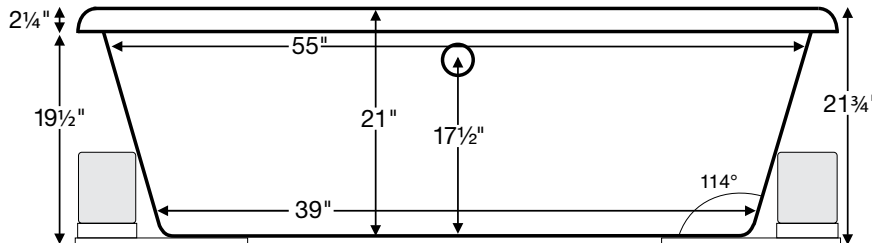

Designer Collection Tubs
Model # 87

Melinda 3

65.5" x 35" x 21.75"

GENERAL SPECIFICATIONS:

Material - Acrylic

Installation - Drop-in (cannot be undermounted)
Not recommended as a tub / shower combination.

Plumbed Weight - 110 lbs / 50 kg

Soaker Weight - 88 lbs / 40 kg

Average Fill - 54 gal to above jet level

Maximum Fill - 80 gal to overflow

NOTE: Filling this tub to the maximum may require an above average size or dedicated water heater.

Numbered areas outside of tub represent possible stub-out locations for cleaning systems and Breda valves.
Shown with Air Massage and Ultra Whirlpool Package.

IMPORTANT:
Air baths and tubs with a pre-leveled foam base add 2-3" to overall tub height.