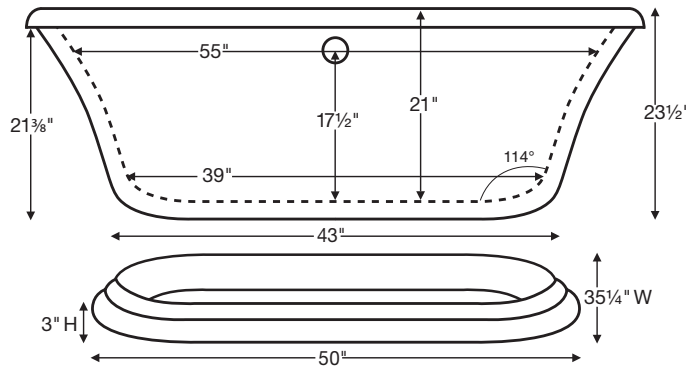

Optional one-piece pedestal base.

ELECTRICAL COMPONENTS & SPECIFICATIONS

Required Electrical Service - 110 Volt

Hydrotherapy Package	Components Included	GFCI
Air Massage	heated blower	1-15 amp
Air Massage Elite	heated blower, chromatherapy	1-15 amp

For electrical requirements of tub options, see page C-2.

CSA Certified C/US; ANSI Z124.1 for plastic tubs and ANSI 112.19.7 for whirlpool components.

IMPORTANT ORDERING & INSTALLATION INFORMATION:

- Before ordering or installing, please consider future access to equipment.
- When ordering an air bath, the air blower must be remote-mounted.
- If tub is equipped with Chromatherapy, the control box must be remote mounted.
- This freestanding tub comes equipped with an access panel on the drain side (shown to the right) for installation of waste and overflow. If the tub will be viewable from all angles, MTI will upon request eliminate the access panel. Please note, installation will be slightly more difficult.
- Specifications and configurations are subject to change without notice.
- Measurements are $\pm 1/2"$ and are subject to change without notice.
- Measurements herein supersede all others published prior to publication date shown below.

See the "Designer Collection Tubs Installation & Operation Manual" included with tub delivery or go to mtibaths.com/support/installation_operation/manuals for all the information necessary to install and operate the tub.

MTI's Customer Service Department is available Monday-Friday 8am-6pm EST at 800-783-8827 or customerservice@mtibaths.com to answer any questions pertaining to ordering or installation.