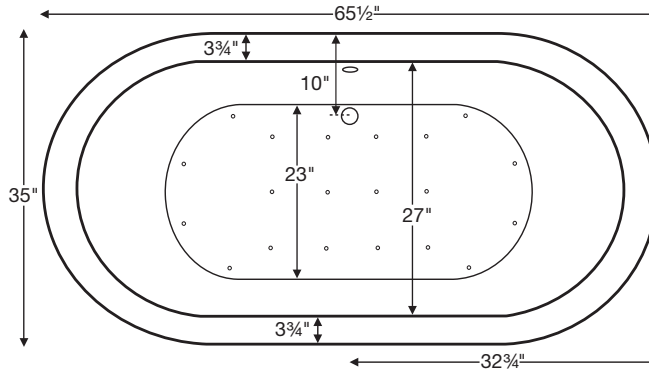

Melinda 4

65.5" x 35" x 23.5"

GENERAL SPECIFICATIONS:

Material - Acrylic

Installation - Freestanding

Not recommended as a tub / shower combination.

Soaker Weight - 121 lbs / 55 kg

Maximum Fill - 80 gal to overflow

NOTE: Filling this tub to the maximum may require an above average size or dedicated water heater.

Requires use of a wall-mounted or freestanding tub filler. The drain and overflow assembly is concealed between the walls of the tub, eliminating the need for an exposed drain kit.

Inside view of tub.