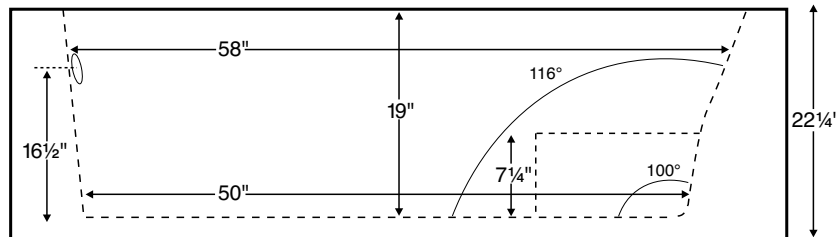

### GENERAL SPECIFICATIONS:

**Material** - Acrylic

**Installation** - Freestanding\* (see note to left)

**Soaker Weight** - 167 lbs / 76 kg

**Maximum Fill** - 85 gal to overflow

*NOTE: Filling this tub to the maximum may require an above average size or dedicated water heater.*

\*Sculpted Finish is standard on 4 sides, creating a freestanding tub design.  
Also available finished on 1, 2 or 3 sides for various installation applications.

The Sculpted Finish process does not allow enough space for mounting fixtures on the tub deck.  
Shown with Air Massage Package.