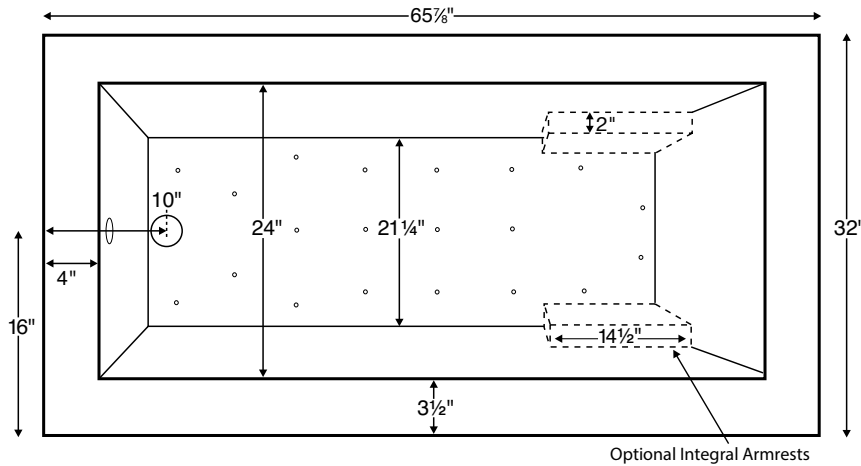

### GENERAL SPECIFICATIONS:

**Material** - Acrylic

**Installation** - Freestanding\* (see note to left)

**Soaker Weight** - 167 lbs / 76 kg

**Maximum Fill** - 85 gal to overflow

*NOTE: Filling this tub to the maximum may require an above average size or dedicated water heater.*

\*Sculpted Finish is standard on 4 sides, creating a freestanding tub design.  
Also available finished on 1, 2 or 3 sides for various installation applications.

The Sculpted Finish process does not allow enough space for mounting fixtures on the tub deck.  
Shown with Air Massage Package.