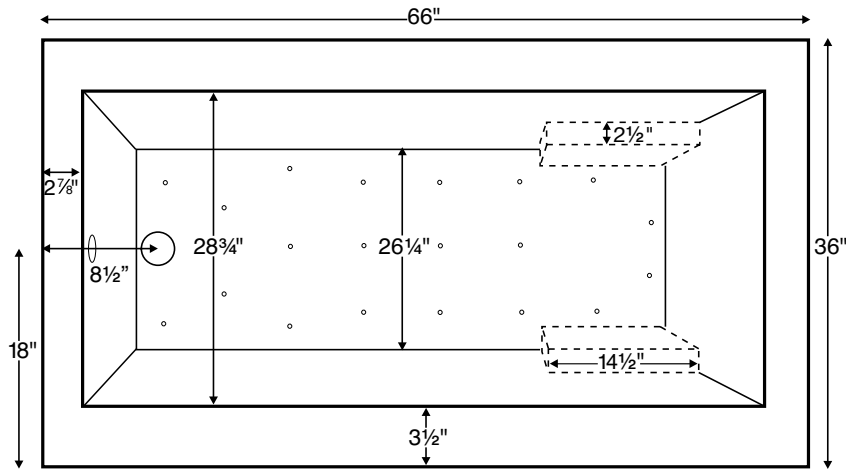

Designer Collection Tubs
Model # 95A

Andrea® 5 with Sculpted Finish® 66" x 36" x 22.75"

GENERAL SPECIFICATIONS:

Material - Acrylic

Installation - Freestanding* (see note to left)

Soaker Weight - 169 lbs / 77 kg

Maximum Fill - 90 gal to overflow

NOTE: Filling this tub to the maximum may require an above average size or dedicated water heater.

*Sculpted Finish is standard on 4 sides, creating a freestanding tub design.
Also available finished on 1, 2 or 3 sides for various installation applications.