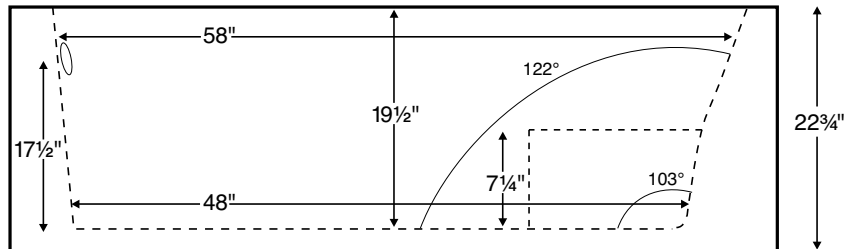

ELECTRICAL COMPONENTS & SPECIFICATIONS

Required Electrical Service - 110 Volt

Hydrotherapy Package	Components Included	GFCI
Air Massage	heated blower	1-15 amp
Air Massage Elite	heated blower, chromatherapy	1-15 amp

For electrical requirements of tub options, see specific options specs
CSA Certified C/US; ANSI Z124.1 for plastic tubs and ANSI 112.19.7 for whirlpool components.

IMPORTANT ORDERING & INSTALLATION INFORMATION:

- Before ordering or installing, please consider future access to equipment.
- Unless ordering Sculpted Finish on 4 sides, please include a diagram specifying which sides will need to be finished, along with location of optional tile flange.
- Overflow must be factory installed if drain end is sculpted. Please select drain from options on next page.
- When ordering an air bath, the air blower must be remote mounted.
- If tub is equipped with Chromatherapy, the control box must be remote mounted.
- Specifications and configurations are subject to change without notice.
- Measurements are $\pm 1/2$ " and are subject to change without notice.
- Measurements herein supersede all others published prior to publication date shown below.

See the "Designer Collection Tubs Installation & Operation Manual" included with tub delivery or go to:

mtibaths.com/support/installation

for all the information necessary to install and operate the tub.

MTI's Customer Service Department is available
Monday-Friday 8am-6pm EST at 800-783-8827 or
customerservice@mtibaths.com

to answer any questions pertaining to ordering or installation.

CSA # MTDS-95A
Effective 020718