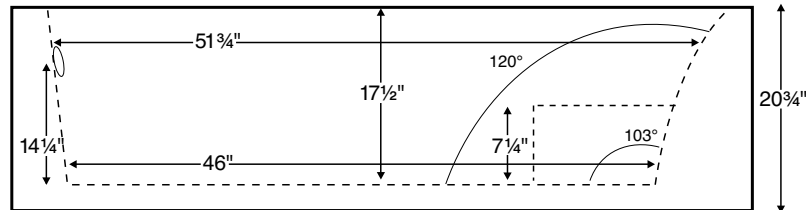

ELECTRICAL COMPONENTS & SPECIFICATIONS

Required Electrical Service - 110 Volt

Hydrotherapy Package	Components Included	GFCI
Air Massage	heated blower	1-15 amp
Air Massage Elite	heated blower, chromatherapy	1-15 amp

For electrical requirements of tub options, see specific options specs
CSA Certified C/US; ANSI Z124.1 for plastic tubs and ANSI 112.19.7 for whirlpool components.

IMPORTANT ORDERING & INSTALLATION INFORMATION:

- Before ordering or installing, please consider future access to equipment.
- Unless ordering Sculpted Finish on 4 sides, please include a diagram specifying which sides will need to be finished, along with location of optional tile flange.
- Overflow must be factory installed if drain end is sculpted. Please select drain from options on next page.
- When ordering an air bath, the air blower must be remote mounted.
- If tub is equipped with Chromatherapy, the control box must be remote mounted.
- Specifications and configurations are subject to change without notice.
- Measurements are $\pm 1/2"$ and are subject to change without notice.
- Measurements herein supersede all others published prior to publication date shown below.

See the "Designer Collection Tubs Installation & Operation Manual" included with tub delivery or go to:
mtibaths.com/support/installation
for all the information necessary to install and operate the tub.

MTI's Customer Service Department is available
Monday-Friday 8am-6pm EST at 800-783-8827 or
customerservice@mtibaths.com
to answer any questions pertaining to ordering or installation.

CSA # MTDS-96A
Effective 020718

©2018 by MTI Baths, Inc. Modification Rights Reserved.