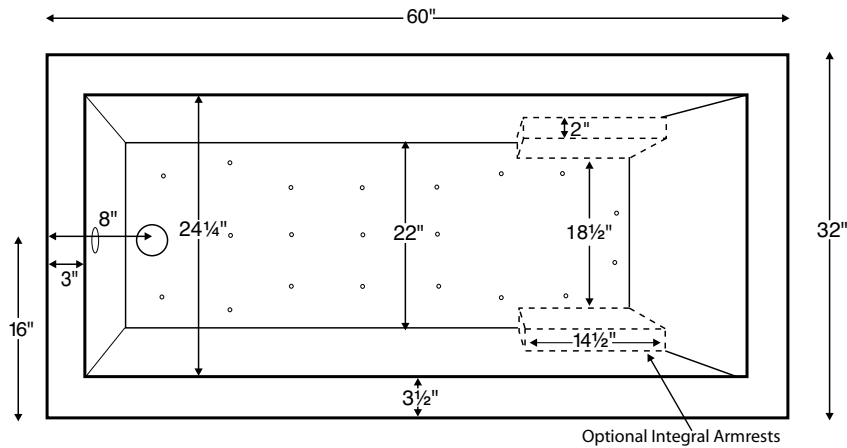

Designer Collection Tubs
Model # 96A

Andrea® 6 with Sculpted Finish® 60" x 32" x 20.75"

GENERAL SPECIFICATIONS:

Material - Acrylic

Installation - Freestanding* (see note to left)

Soaker Weight - 135 lbs / 61 kg

Maximum Fill - 57 gal to overflow

NOTE: Filling this tub to the maximum may require an above average size or dedicated water heater.

*Sculpted Finish is standard on 4 sides, creating a freestanding tub design.
Also available finished on 1, 2 or 3 sides for various installation applications.

The Sculpted Finish process does not allow enough space for mounting fixtures on the tub deck.
Shown with Air Massage Package.

ELECTRICAL COMPONENTS & SPECIFICATIONS

Required Electrical Service - 110 Volt