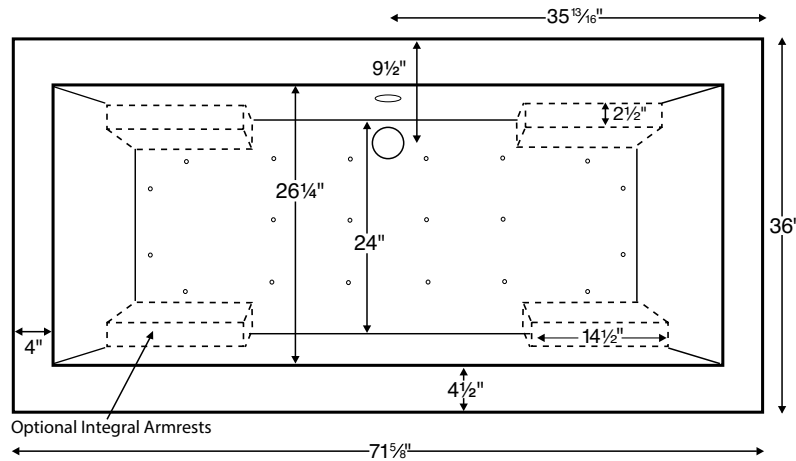

### GENERAL SPECIFICATIONS:

**Material** - Acrylic

**Installation** - Freestanding\* (see note to left)

**Soaker Weight** - 160 lbs / 73 kg

**Maximum Fill** - 78 gal to overflow

*NOTE: Filling this tub to the maximum may require an above average size or dedicated water heater.*

\*Sculpted Finish is standard on 4 sides, creating a freestanding tub design.  
Also available finished on 1, 2 or 3 sides for various installation applications.

The Sculpted Finish process does not allow enough space for mounting fixtures on the tub deck.  
Shown with Air Massage Package.