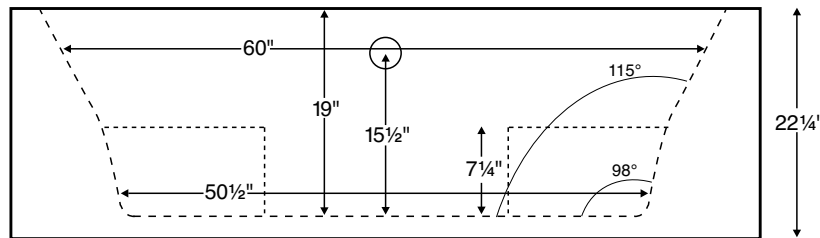

### GENERAL SPECIFICATIONS:

**Material** - Acrylic

**Installation** - Freestanding\* (see note to left)

**Soaker Weight** - 160 lbs / 73 kg

**Maximum Fill** - 78 gal to overflow

*NOTE: Filling this tub to the maximum may require an above average size or dedicated water heater.*

\*Sculpted Finish is standard on 4 sides, creating a freestanding tub design.  
Also available finished on 1, 2 or 3 sides for various installation applications.

The Sculpted Finish process does not allow enough space for mounting fixtures on the tub deck.  
Shown with Air Massage Package.