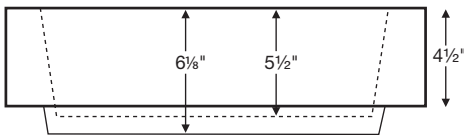

## Model # MTCS-700

22.125" x 17.25" x 4.5"\*

\*NOTE: Standard exterior sink height is 4.5". Custom height available - from 3" to 7" - see drawings below. Must specify when ordering.

**Installation:** semi-recessed or undermount

**Lead Time - 10 Business Days**

Interior dimensions are measured at bottom of sink.