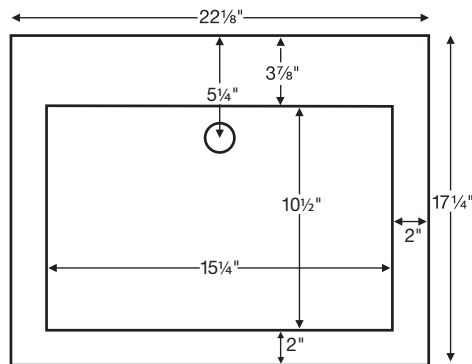

## Model # MTCS-700

22.125" x 17.25" x 4.5"\*

\*NOTE: Standard exterior sink height is 4.5". Custom height available - from 3" to 7" - see drawings below. Must specify when ordering.

**Installation:** semi-recessed or undermount

**Lead Time - 10 Business Days**

Interior dimensions are measured at bottom of sink.

### CONSTRUCTION AND STANDARD FEATURES

- Single-bowl design; 1.5" drain opening.
- Sink has no overflow standard. Integrated overflow is available by request. See 'sink and options pricing'.
- Metro 1 is a semi-recessed model, which allows only the top 4.5" of the sink to rest on the vanity. Custom exterior height available from 3" to 7". Must specify on order.
- No holes drilled standard; up to 3 holes drilled by MTI at no additional charge.
- One-piece construction using Engineered Solid Stone (ESS) material, which is solid through and through.
- ESS is a mixture of ground natural materials and binding agents that are liquefied, poured and then hardened.
- This material is non-porous, stain-, mold- and mildew-resistant, making cleaning and maintenance easy.
- Approximately 65% of the material is organic, including minerals mined from the earth, making it "Green".
- Same material and color all the way through, with minor variations due to use of natural minerals.
- Five-Year Limited Residential Warranty.
- Shipping Weight: 39 lbs.