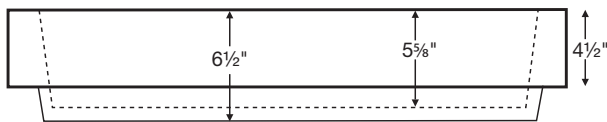

Metro 2

Model # MTCS-701
37.25" x 17.5" x 4.5"*

*NOTE: Standard exterior sink height is 4.5". Custom height available - from 3" to 7" - see drawings below. Must specify when ordering.

Installation: semi-recessed or undermount

Lead Time - 10 Business Days

CONSTRUCTION AND STANDARD FEATURES

- Single-bowl design; 1.5" drain opening.
- Sink has no overflow standard. Integrated overflow is available by request. See 'sink and options pricing'.
- Metro 2 is a semi-recessed model, which allows only the top 4.5" of the sink to rest on the vanity. Custom exterior height available from 3" to 7.5". Must specify on order.
- No holes drilled standard; up to 3 holes drilled by MTI at no additional charge.
- One-piece construction using Engineered Solid Stone (ESS) material, which is solid through and through.
- ESS is a mixture of ground natural materials and binding agents that are liquefied, poured and then hardened.
- This material is non-porous, stain-, mold- and mildew-resistant, making cleaning and maintenance easy.
- Approximately 65% of the material is organic, including minerals mined from the earth, making it "Green".
- Same material and color all the way through, with minor variations due to use of natural minerals.
- Five-Year Limited Residential Warranty.
- Shipping Weight: 76 lbs.