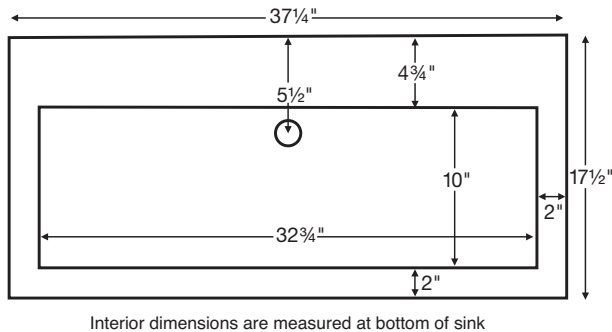

Metro 2

Model # MTCS-701
37.25" x 17.5" x 4.5"*

*NOTE: Standard exterior sink height is 4.5". Custom height available - from 3" to 7" - see drawings below. Must specify when ordering.

Installation: semi-recessed or undermount

Lead Time - 10 Business Days

CONSTRUCTION AND STANDARD FEATURES

- Single-bowl design; 1.5" drain opening.
- Sink has no overflow standard. Integrated overflow is available by request. See 'sink and options pricing'.
- Metro 2 is a semi-recessed model, which allows only the top 4.5" of the sink to rest on the vanity. Custom exterior height available from 3" to 7.5". Must specify on order.
- No holes drilled standard; up to 3 holes drilled by MTI at no additional charge.
- One-piece construction using Engineered Solid Stone (ESS) material, which is solid through and through.
- ESS is a mixture of ground natural materials and binding agents that are liquefied, poured and then hardened.
- This material is non-porous, stain-, mold- and mildew-resistant, making cleaning and maintenance easy.
- Approximately 65% of the material is organic, including minerals mined from the earth, making it "Green".
- Same material and color all the way through, with minor variations due to use of natural minerals.
- Five-Year Limited Residential Warranty.
- Shipping Weight: 76 lbs.