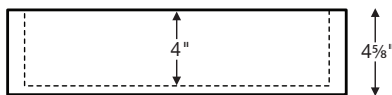

Wymara 1 features a concealed drain cover. Shown below with cover removed.

NOTES:

- Measurements are ±1/2" and are subject to change without notice. Data herein supersedes all previous prior to publication date indicated below.
- Undermount installation may require additional bracing and is the responsibility of the installer.