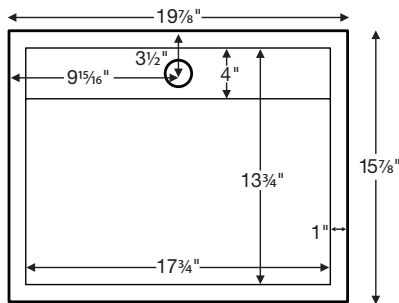

Wymara 1 features a concealed drain cover. Shown below with cover removed.

NOTES:

- Measurements are ±1/2" and are subject to change without notice. Data herein supersedes all previous prior to publication date indicated below.
- Undermount installation may require additional bracing and is the responsibility of the installer.

Wymara 1

Model # MTCS-712

19.875" x 15.875" x 4.625"

Installation: vessel-style or undermount

Lead Time - 10 Business Days

Sink Options and Pricing NOTE: part codes for all options listed in parenthesis.
Part #: MTCS-712 - \$1,050
Standard Color - White, matte finish Biscuit Color Upgrade, matte finish - (SSBISNK) \$100
Optional Gloss Finish Upcharge - For White or Biscuit (SSGLOSSNK) \$205 Additional material colors available for projects only. Please call MTI.
Quick Ship - reduces lead time - please call for availability (QUISINKSH) \$185

Wymara 1 shown with drain cover removed.

Also available, Wymara Counter-Sink 1, featuring custom-size countertop with integrated bowl. Offered in single or double bowl configurations.