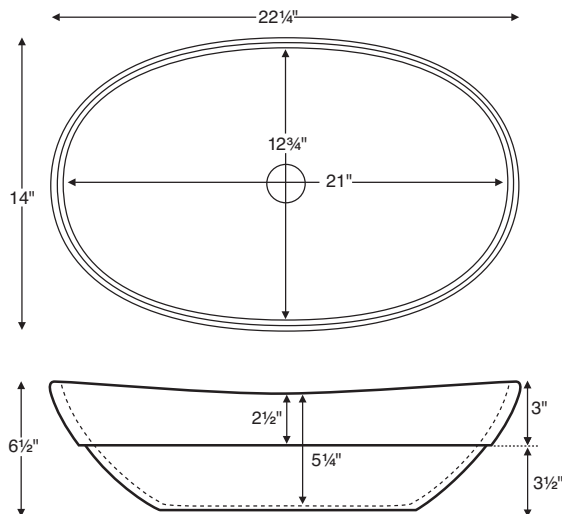

Elise SR
Model # MTCS-714
 22.25" x 14" x 3"

Installation: semi-recessed
Lead Time - 10 Business Days

NOTES: SINK IS SEMI-RECESSED AND MUST BE MEASURED ON-SITE TO ENSURE ACCURATE DIMENSIONS OF HOLE CUT-OUT. In addition, a template is supplied with each Elise semi-recessed sink at no charge to facilitate installation. If template is needed prior to shipment of sink, customer is responsible for actual shipping charges of the template. Measurements are $\pm 1/2"$ and are subject to change without notice. Data herein supersedes all previous prior to publication date indicated below.

CONSTRUCTION AND STANDARD FEATURES

- Elise SR is a semi-recessed model, which allows only the top 3" of the sink to rest on the vanity.
- Single-bowl design; 1.5" drain opening.
- Sink has no overflow. Requires a vessel-style drain kit without an overflow (in most areas). Check local codes.
- One-piece construction using Engineered Solid Stone (ESS) material, which is solid through and through.
- ESS is a mixture of ground natural materials and binding agents that are liquefied, poured and then hardened.
- This material is non-porous, stain-, mold- and mildew-resistant, making cleaning and maintenance easy.
- Approximately 65% of the material is organic, including minerals mined from the earth, making it "Green".
- Same material and color all the way through, with minor variations due to use of natural minerals.
- Five-Year Limited Residential Warranty.
- Shipping weight: 26 lbs.