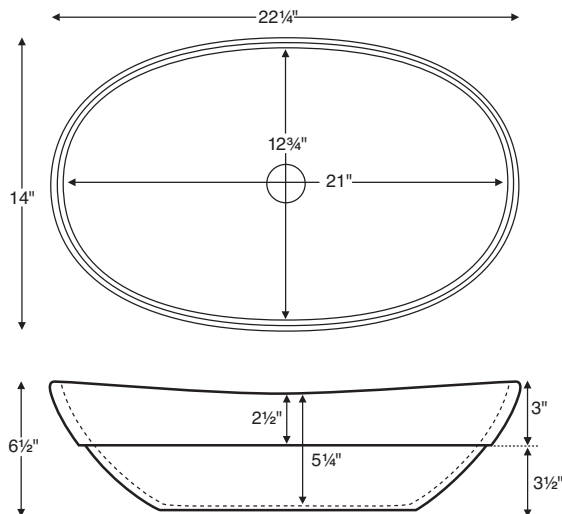

Elise SR
Model # MTCS-714
 22.25" x 14" x 3"

Installation: semi-recessed

Lead Time - 10 Business Days

NOTES: SINK IS SEMI-RECESSED AND MUST BE MEASURED ON-SITE TO ENSURE ACCURATE DIMENSIONS OF HOLE CUT-OUT. In addition, a template is supplied with each Elise semi-recessed sink at no charge to facilitate installation. If template is needed prior to shipment of sink, customer is responsible for actual shipping charges of the template. Measurements are $\pm 1/2"$ and are subject to change without notice. Data herein supersedes all previous prior to publication date indicated below.

CONSTRUCTION AND STANDARD FEATURES

- Elise SR is a semi-recessed model, which allows only the top 3" of the sink to rest on the vanity.
- Single-bowl design; 1.5" drain opening.
- Sink has no overflow. Requires a vessel-style drain kit without an overflow (in most areas). Check local codes.
- One-piece construction using Engineered Solid Stone (ESS) material, which is solid through and through.
- ESS is a mixture of ground natural materials and binding agents that are liquefied, poured and then hardened.
- This material is non-porous, stain-, mold- and mildew-resistant, making cleaning and maintenance easy.
- Approximately 65% of the material is organic, including minerals mined from the earth, making it "Green".
- Same material and color all the way through, with minor variations due to use of natural minerals.
- Five-Year Limited Residential Warranty.
- Shipping weight: 26 lbs.