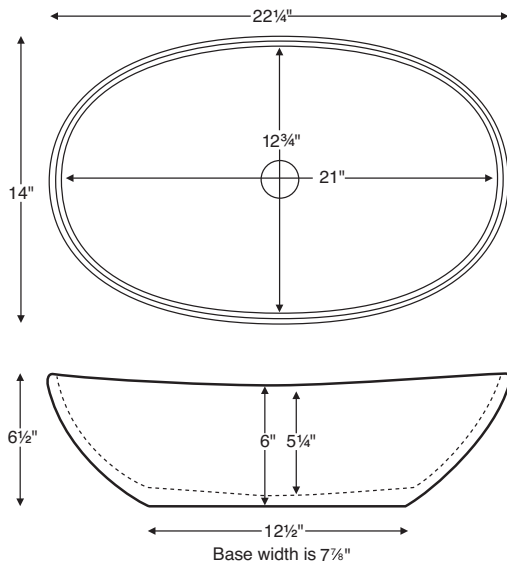

Elise
Model # MTCS-715
 22.25" x 14" x 6.5"

Installation: vessel-style
Lead Time - 10 Business Days

NOTE: Sink rests on top of counter. Cut-out for the drain installation is required. Measurements are $\pm 1/2$ " and are subject to change without notice. Data herein supersedes all previous prior to publication date indicated below.