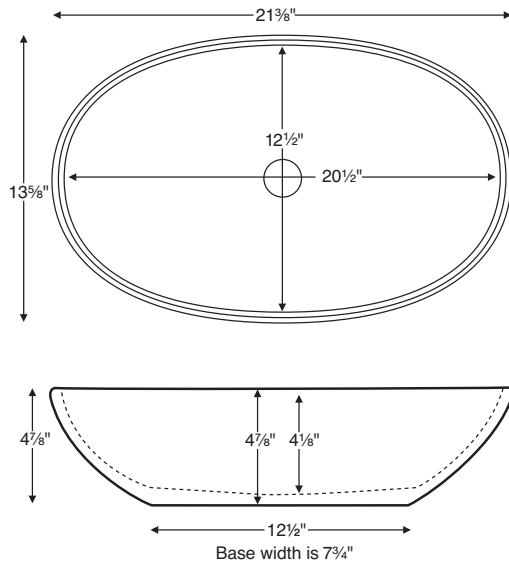

# Alissa

Model # MTCS-716

21.375" x 13.625" x 4.875"

**Installation:** vessel-style or undermount  
**Lead Time - 10 Business Days**

NOTE: Sink rests on top of counter. Cut-out for the drain installation is required. Measurements are  $\pm 1/2$ " and are subject to change without notice. Data herein supersedes all previous prior to publication date indicated below.

Also available in this style, Alissa Counter-Sink, featuring custom-size countertop with integrated bowl. Offered in a single or double bowl configuration.