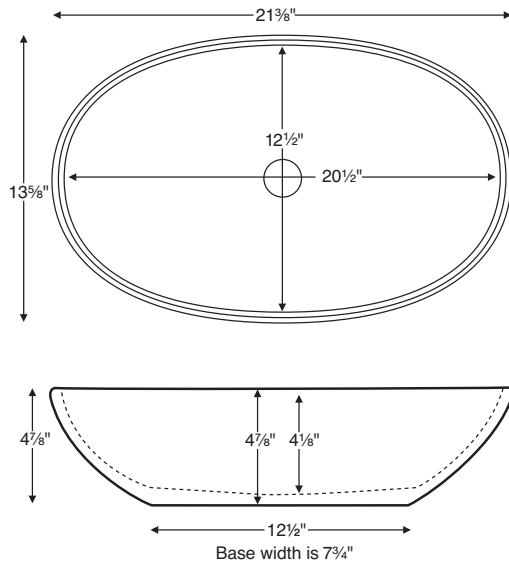

Alissa

Model # MTCS-716

21.375" x 13.625" x 4.875"

Installation: vessel-style or undermount
Lead Time - 10 Business Days

NOTE: Sink rests on top of counter. Cut-out for the drain installation is required. Measurements are $\pm 1/2$ " and are subject to change without notice. Data herein supersedes all previous prior to publication date indicated below.

Also available in this style, Alissa Counter-Sink, featuring custom-size countertop with integrated bowl. Offered in a single or double bowl configuration.