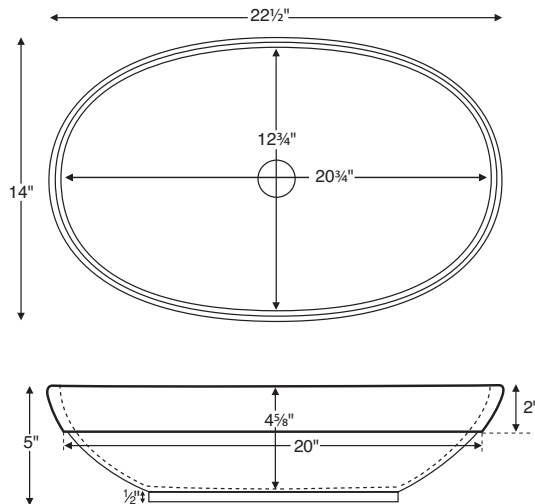

Alissa SR
 Model # MTCS-717
 22.5" x 14" x 2"

Installation: semi-recessed or undermount
Lead Time - 10 Business Days

NOTES: SINK IS SEMI-RECESSED AND MUST BE MEASURED ON-SITE TO ENSURE ACCURATE DIMENSIONS OF HOLE CUT-OUT. In addition, a template is supplied with each Alissa semi-recessed sink at no charge to facilitate installation. If template is needed prior to shipment of sink, customer is responsible for actual shipping charges of the template. Measurements are $\pm 1/2"$ and are subject to change without notice. Data herein supersedes all previous prior to publication date indicated below.

CONSTRUCTION AND STANDARD FEATURES

- Alissa SR is a semi-recessed model, which allows only the top 2" of the sink to rest on the vanity.
- Single-bowl design; 1.5" drain opening.
- Sink has no overflow. Requires vessel-style drain kit without overflow. Check local codes.
- One-piece construction using Engineered Solid Stone (ESS) material, which is solid through and through.
- ESS is a mixture of ground natural materials and binding agents that are liquefied, poured and then hardened.
- This material is non-porous, stain-, mold- and mildew-resistant, making cleaning and maintenance easy
- Approximately 65% of the material is organic, including minerals mined from the earth, making it "Green".
- Same material and color all the way through, with minor variations due to use of natural minerals.
- Five-Year Limited Residential Warranty.
- Shipping weight: 25 lbs.

Also available in this style, Alissa Counter-Sink, featuring custom-size countertop with integrated bowl. Offered in a single or double bowl configuration.