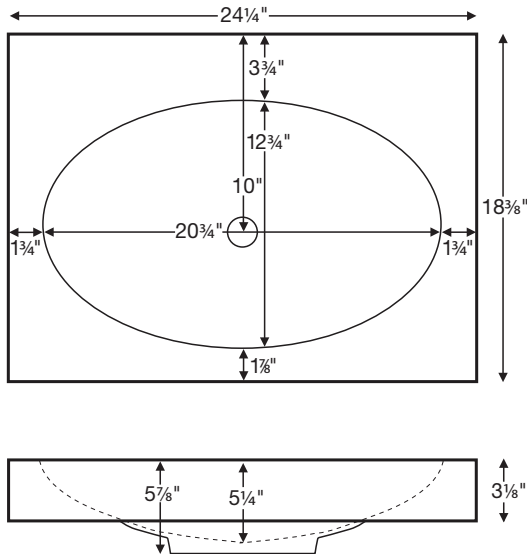

Akana 1

Model # MTCS-719

24.25" x 18.375" x 3.125"*

*NOTE: Standard exterior sink height is 3.125".
Custom height available up to 6.625" - see drawings below.
Must specify when ordering.

Installation: semi-recessed or undermount
Lead Time - 10 Business Days