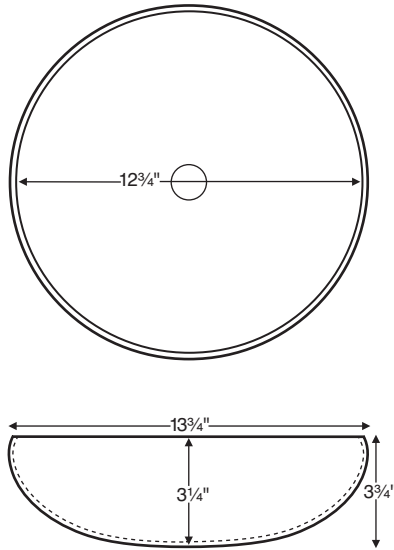

Luna 1 shown with a Rolled Rim

Luna 1

Model # MTCS-720
13.75" x 3.75"

Installation: vessel-style
Lead Time - 10 Business Days

NOTE: Sink rests on top of counter. Cut-out for the drain installation and sink base is required. Measurements are $\pm 1/2"$ and are subject to change without notice. Data herein supersedes all previous prior to publication date indicated below.