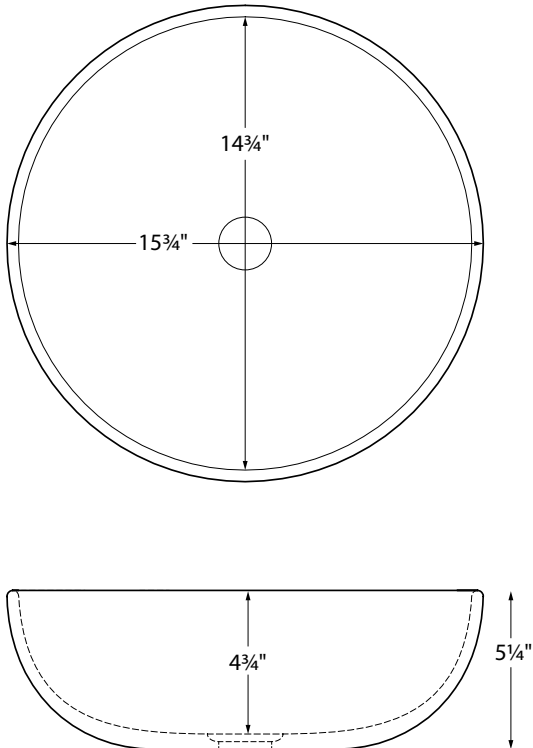

Luna 2 shown with a Rolled Rim

**Luna 2**  
**Model # MTCS-721**  
 15¾" x 5¼"

**Installation:** vessel-style  
**Lead Time - 10 Business**

NOTE: Sink rests on top of counter. Cut-out for the drain installation and sink base is required. Measurements are ±1/2" and are subject to change without notice.