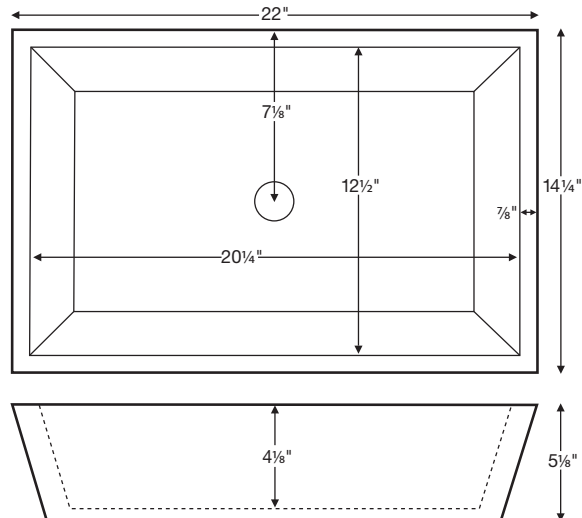

Petra 4

Model # MTCS-730

22" x 14.25" x 5.125"

Installation: vessel-style or undermount

Lead Time - 10 Business Days

NOTE: Sink rests on top of counter. Cut-out for the drain installation and sink base is required. Measurements are $\pm 1/2"$ and are subject to change without notice. Data herein supersedes all previous prior to publication date indicated below.

Also available, Petra Counter-Sink, featuring custom-size countertop with integrated bowl. Choose from 8 bowl variations. Petra Counter-Sink 4 shown below, offered in single or double bowl configurations.