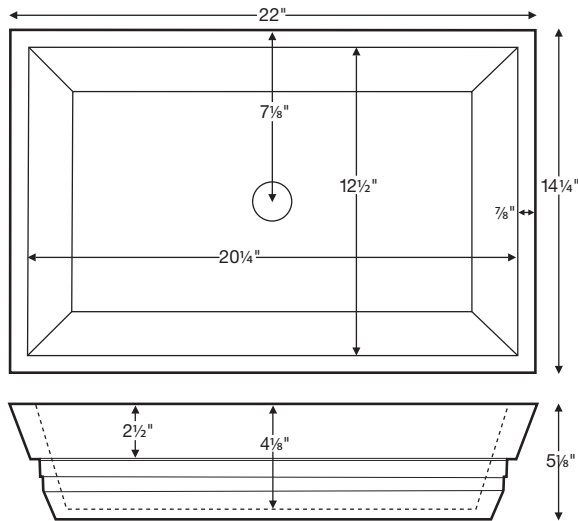

# Petra 4 SR

Model # MTCS-731  
22" x 14.25" x 2.5"

**Installation:** semi-recessed or undermount

**Lead Time - 10 Business Days**

NOTES: SINK IS SEMI-RECESSED. SINK MUST BE MEASURED ON-SITE TO ENSURE ACCURATE DIMENSIONS OF HOLE CUT-OUT. Measurements are  $\pm 1/2$ " and are subject to change without notice. Data herein supersedes all previous prior to publication date indicated below.

## CONSTRUCTION AND STANDARD FEATURES

- Petra 4 SR is a semi-recessed model, which allows only the top 2.5" of the sink to rest on the vanity.
- Single-bowl design; 1.5" drain opening.
- Sink has no overflow. Requires vessel-style drain kit without overflow. Check local codes.
- One-piece construction using Engineered Solid Stone (ESS) material, which is solid through and through.
- ESS is a mixture of ground natural materials and binding agents that are liquefied, poured and then hardened.
- This material is non-porous, stain-, mold- and mildew-resistant, making cleaning and maintenance easy.
- Approximately 65% of the material is organic, including minerals mined from the earth, making it "Green".
- Same material and color all the way through, with minor variations due to use of natural minerals.
- Five-Year Limited Residential Warranty.
- Shipping weight: 33 lbs.

Also available, Petra Counter-Sink, featuring custom-size countertop with integrated bowl. Choose from 8 bowl variations. Petra Counter-Sink 4 shown below, offered in single or double bowl configurations.