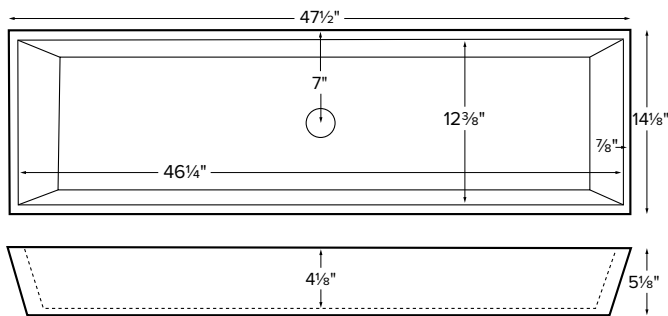

Petra 5 is a single-drain vessel sink.

NOTES:

- Measurements are $\pm 1/2"$ and are subject to change without notice. Data herein supersedes all previous prior to publication date indicated below.
- Undermount installation may require additional bracing and is the responsibility of the installer.

CONSTRUCTION AND STANDARD FEATURES

- Single-bowl design; 1.5" drain opening.
- Sink has no overflow. Requires vessel-style drain kit without overflow. Check local codes.
- One-piece construction using Engineered Solid Stone (ESS) material, which is solid through and through.
- ESS is a mixture of ground natural materials and binding agents that are liquefied, poured and then hardened.
- This material is non-porous, stain-, mold- and mildew-resistant, making cleaning and maintenance easy.
- Approximately 65% of the material is organic, including minerals mined from the earth, making it "Green".
- Same material and color all the way through, with minor variations due to use of natural minerals.
- 1.5" drain opening.
- Five-Year Limited Residential Warranty.
- Shipping weight: 67 lbs.