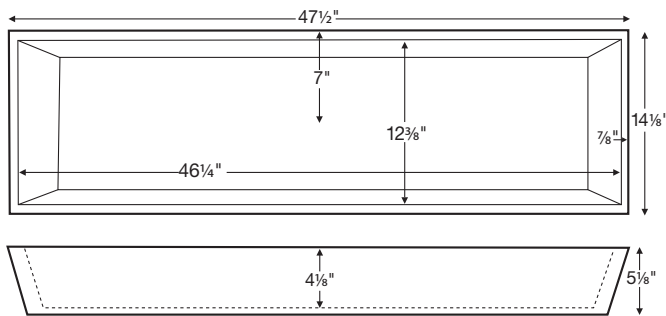

Petra 5 is a single-drain vessel sink.

NOTES:

- Measurements are ±1/2" and are subject to change without notice. Data herein supersedes all previous prior to publication date indicated below.
- Undermount installation may require additional bracing and is the responsibility of the installer.

CONSTRUCTION AND STANDARD FEATURES

- Single-bowl design; 1.5" drain opening.
- Sink has no overflow. Requires vessel-style drain kit without overflow. Check local codes.
- One-piece construction using Engineered Solid Stone (ESS) material, which is solid through and through.
- ESS is a mixture of ground natural materials and binding agents that are liquefied, poured and then hardened.
- This material is non-porous, stain-, mold- and mildew-resistant, making cleaning and maintenance easy.
- Approximately 65% of the material is organic, including minerals mined from the earth, making it "Green".
- Same material and color all the way through, with minor variations due to use of natural minerals.
- 1.5" drain opening.
- Five-Year Limited Residential Warranty.
- Shipping weight: 67 lbs.