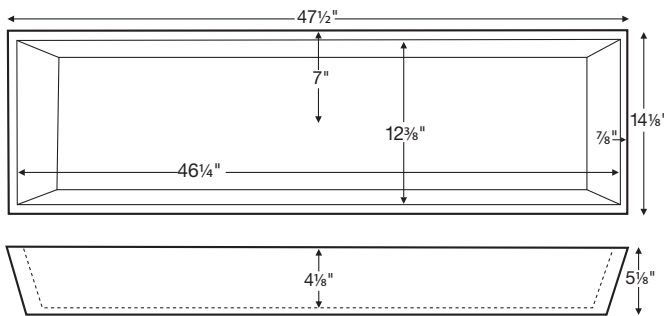

Petra 5 is a single-drain vessel sink.

# Petra 5

Model # MTCS-732

47.5" x 14.125" x 5.125"

**Installation:** vessel-style or undermount

**Lead Time - 10 Business Days**

**NOTES:**

- Measurements are ±1/2" and are subject to change without notice. Data herein supersedes all previous prior to publication date indicated below.
- Undermount installation may require additional bracing and is the responsibility of the installer.