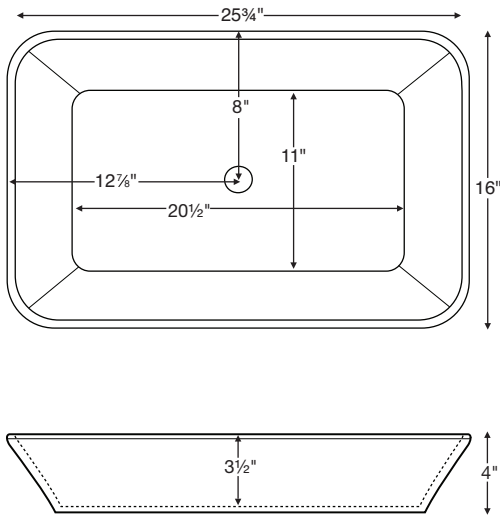

# Addison

Model # MTCS-739  
25.75" x 16" x 4"

**Installation:** vessel-style  
**Lead Time - 10 Business Days**

NOTE: Measurements are  $\pm 1/2"$  and are subject to change without notice. Data herein supersedes all previous prior to publication date indicated below.