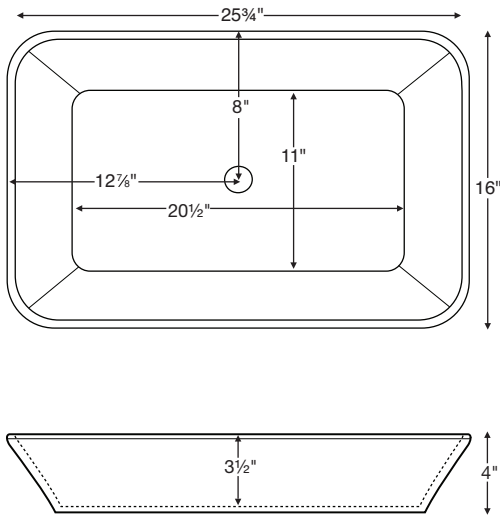

# Addison

Model # MTCS-739  
25.75" x 16" x 4"

Installation: vessel-style

Lead Time - 10 Business Days

NOTE: Measurements are  $\pm 1/2$ " and are subject to change without notice. Data herein supersedes all previous prior to publication date indicated below.