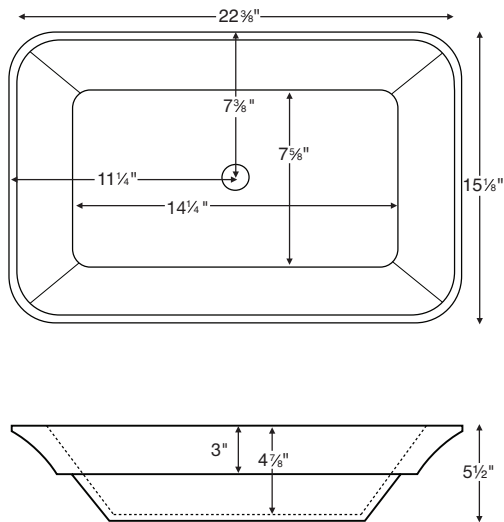

Addison SR

Model # MTCS-740
22.375" x 15.125" x 3"

Installation: semi-recessed
Lead Time - 10 Business Days

NOTES: SINK IS SEMI-RECESSED. SINK MUST BE MEASURED ON-SITE TO ENSURE ACCURATE DIMENSIONS OF HOLE CUT-OUT. Measurements are $\pm 1/2$ " and are subject to change without notice. Data herein supersedes all previous prior to publication date indicated below.

CONSTRUCTION AND STANDARD FEATURES

- Addison SR is a semi-recessed model, which allows only the top 3" of the sink to rest on the vanity.
- Single-bowl design; 1.5" drain opening.
- Sink has no overflow. Requires vessel-style drain kit without overflow. Check local codes.
- One-piece construction using Engineered Solid Stone (ESS) material, which is solid through and through.
- ESS is a mixture of ground natural materials and binding agents that are liquefied, poured and then hardened.
- This material is non-porous, stain-, mold- and mildew-resistant, making cleaning and maintenance easy.
- Approximately 65% of the material is organic, including minerals mined from the earth, making it "Green".
- Same material and color all the way through, with minor variations due to use of natural minerals.
- Five-Year Limited Residential Warranty.
- Shipping weight: 30 lbs.