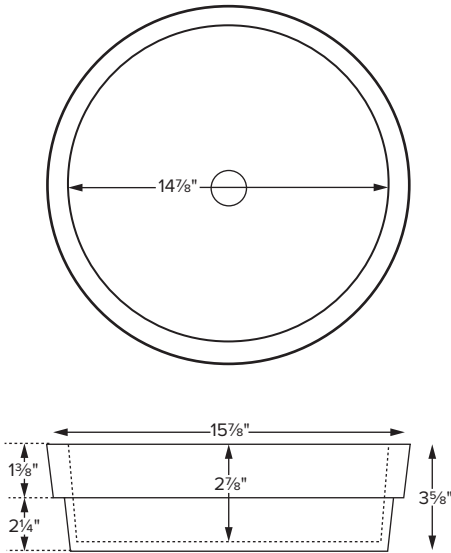

# Halo 1 SR

Model # MTCS-741  
15.875" x 3.625"

**Installation:** semi-recessed or undermount

**Lead Time - 10 Business Days**

NOTES: SINK IS SEMI-RECESSED. SINK MUST BE MEASURED ON-SITE TO ENSURE ACCURATE DIMENSIONS OF HOLE CUT-OUT. Measurements are  $\pm 1/2$ " and are subject to change without notice. Data herein supersedes all previous prior to publication date indicated below.

## CONSTRUCTION AND STANDARD FEATURES

- Halo 1 SR is a semi-recessed model, which allows only the top 1.375" of the sink to rest on the vanity.
- Single-bowl design; 1.5" drain opening.
- Sink has no overflow. Requires vessel-style drain kit without overflow. Check local codes.
- One-piece construction using Engineered Solid Stone (ESS) material, which is solid through and through.
- ESS is a mixture of ground natural materials and binding agents that are liquefied, poured and then hardened.
- This material is non-porous, stain-, mold- and mildew-resistant, making cleaning and maintenance easy.
- Approximately 65% of the material is organic, including minerals mined from the earth, making it "Green".
- Same material and color all the way through, with minor variations due to use of natural minerals.
- Five-Year Limited Residential Warranty.
- Shipping weight: 17 lbs.