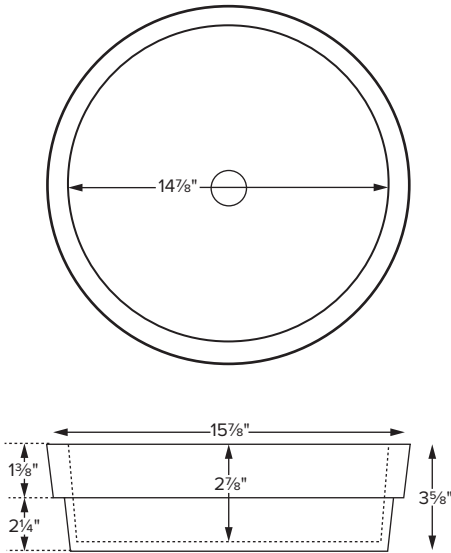

Halo 1 SR

Model # MTCS-741
15.875" x 3.625"

Installation: semi-recessed or undermount

Lead Time - 10 Business Days

NOTES: SINK IS SEMI-RECESSED. SINK MUST BE MEASURED ON-SITE TO ENSURE ACCURATE DIMENSIONS OF HOLE CUT-OUT. Measurements are $\pm 1/2$ " and are subject to change without notice. Data herein supersedes all previous prior to publication date indicated below.

CONSTRUCTION AND STANDARD FEATURES

- Halo 1 SR is a semi-recessed model, which allows only the top 1.375" of the sink to rest on the vanity.
- Single-bowl design; 1.5" drain opening.
- Sink has no overflow. Requires vessel-style drain kit without overflow. Check local codes.
- One-piece construction using Engineered Solid Stone (ESS) material, which is solid through and through.
- ESS is a mixture of ground natural materials and binding agents that are liquefied, poured and then hardened.
- This material is non-porous, stain-, mold- and mildew-resistant, making cleaning and maintenance easy.
- Approximately 65% of the material is organic, including minerals mined from the earth, making it "Green".
- Same material and color all the way through, with minor variations due to use of natural minerals.
- Five-Year Limited Residential Warranty.
- Shipping weight: 17 lbs.