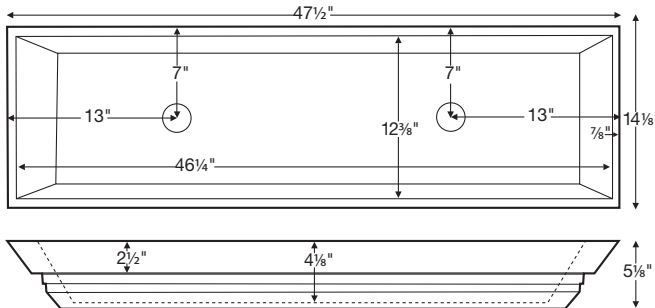

Petra 6 SR is a dual-drain semi-recessed sink.

# Petra 6 SR

Model # MTCS-744

47.5" x 14.125" x 2.5"

**Installation:** semi-recessed or undermount

**Lead Time - 10 Business Days**

NOTES: SINK IS SEMI-RECESSED. SINK MUST BE MEASURED ON-SITE TO ENSURE ACCURATE DIMENSIONS OF HOLE CUT-OUT.

## CONSTRUCTION AND STANDARD FEATURES

- Petra 6 SR is a semi-recessed model, which allows only the top 2.5" of the sink to rest on the vanity.
- Single-bowl design; 1.5" drain opening.
- Sink has no overflow. Requires vessel-style drain kit without overflow. Check local codes.
- One-piece construction using Engineered Solid Stone (ESS) material, which is solid through and through.
- ESS is a mixture of ground natural materials and binding agents that are liquefied, poured and then hardened.
- This material is non-porous, stain-, mold- and mildew-resistant, making cleaning and maintenance easy.
- Approximately 65% of the material is organic, including minerals mined from the earth, making it "Green".
- Same material and color all the way through, with minor variations due to use of natural minerals.
- Five-Year Limited Residential Warranty.
- Shipping weight: 67 lbs.