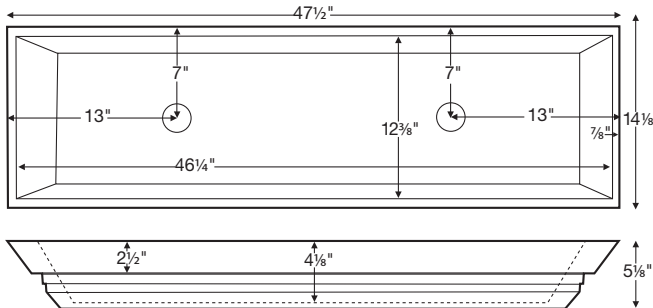

Petra 6 SR is a dual-drain semi-recessed sink.

Petra 6 SR

Model # MTCS-744

47.5" x 14.125" x 2.5"

Installation: semi-recessed or undermount

Lead Time - 10 Business Days

NOTES: SINK IS SEMI-RECESSED. SINK MUST BE MEASURED ON-SITE TO ENSURE ACCURATE DIMENSIONS OF HOLE CUT-OUT.

Measurements are $\pm 1/2$ " and are subject to change without notice. Data herein supersedes all previous prior to publication date indicated below.

CONSTRUCTION AND STANDARD FEATURES

- Petra 6 SR is a semi-recessed model, which allows only the top 2.5" of the sink to rest on the vanity.
- Single-bowl design; 1.5" drain opening.
- Sink has no overflow. Requires vessel-style drain kit without overflow. Check local codes.
- One-piece construction using Engineered Solid Stone (ESS) material, which is solid through and through.
- ESS is a mixture of ground natural materials and binding agents that are liquefied, poured and then hardened.
- This material is non-porous, stain-, mold- and mildew-resistant, making cleaning and maintenance easy.
- Approximately 65% of the material is organic, including minerals mined from the earth, making it "Green".
- Same material and color all the way through, with minor variations due to use of natural minerals.
- Five-Year Limited Residential Warranty.
- Shipping weight: 67 lbs.