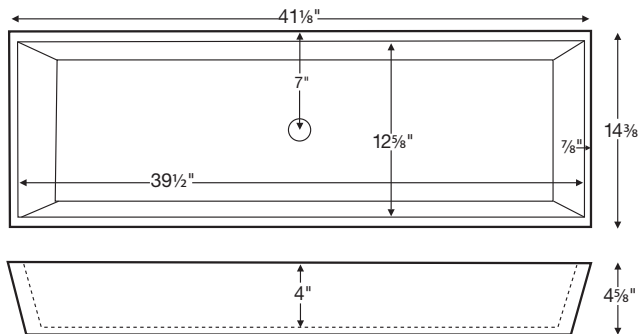

Petra 7

Model # MTCS-747

41.125" x 14.375" x 4.625"

Installation: vessel-style or undermount

Lead Time - 10 Business Days

Petra 7 is a single-drain vessel sink.

NOTES:

- Measurements are ±1/2" and are subject to change without notice. Data herein supersedes all previous prior to publication date indicated below.
- Undermount installation may require additional bracing and is the responsibility of the installer.

CONSTRUCTION AND STANDARD FEATURES

- Single-bowl design; 1.5" drain opening.
- Sink has no overflow. Requires vessel-style drain kit without overflow. Check local codes.
- One-piece construction using Engineered Solid Stone (ESS) material, which is solid through and through.
- ESS is a mixture of ground natural materials and binding agents that are liquefied, poured and then hardened.
- This material is non-porous, stain-, mold- and mildew-resistant, making cleaning and maintenance easy.
- Approximately 65% of the material is organic, including minerals mined from the earth, making it "Green".
- Same material and color all the way through, with minor variations due to use of natural minerals.
- Five-Year Limited Residential Warranty.
- Shipping weight: 48 lbs.