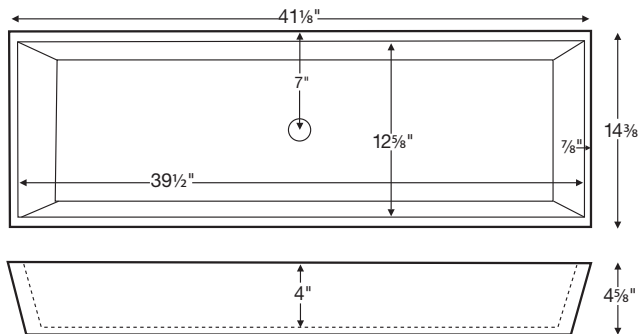

Petra 7

Model # MTCS-747

41.125" x 14.375" x 4.625"

Installation: vessel-style or undermount

Lead Time - 10 Business Days

Petra 7 is a single-drain vessel sink.

NOTES:

- Measurements are $\pm 1/2$ " and are subject to change without notice. Data herein supersedes all previous prior to publication date indicated below.
- Undermount installation may require additional bracing and is the responsibility of the installer.

CONSTRUCTION AND STANDARD FEATURES

- Single-bowl design; 1.5" drain opening.
- Sink has no overflow. Requires vessel-style drain kit without overflow. Check local codes.
- One-piece construction using Engineered Solid Stone (ESS) material, which is solid through and through.
- ESS is a mixture of ground natural materials and binding agents that are liquefied, poured and then hardened.
- This material is non-porous, stain-, mold- and mildew-resistant, making cleaning and maintenance easy.
- Approximately 65% of the material is organic, including minerals mined from the earth, making it "Green".
- Same material and color all the way through, with minor variations due to use of natural minerals.
- Five-Year Limited Residential Warranty.
- Shipping weight: 48 lbs.