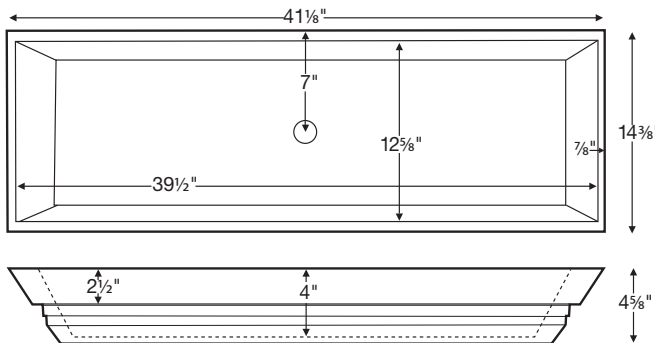

Petra 7 SR is a single-drain semi-recessed sink.

Petra 7 SR

Model # MTCS-748

41.125" x 14.375" x 2.5"

Installation: semi-recessed or undermount

Lead Time - 10 Business Days

NOTES: SINK IS SEMI-RECESSED. SINK MUST BE MEASURED ON-SITE TO ENSURE ACCURATE DIMENSIONS OF HOLE CUT-OUT. Measurements are $\pm 1/2$ " and are subject to change without notice. Data

CONSTRUCTION AND STANDARD FEATURES

- Petra 7 SR is a semi-recessed model, which allows only the top 2.5" of the sink to rest on the vanity.
- Single-bowl design; 1.5" drain opening.
- Sink has no overflow. Requires vessel-style drain kit without overflow. Check local codes.
- One-piece construction using Engineered Solid Stone (ESS) material, which is solid through and through.
- ESS is a mixture of ground natural materials and binding agents that are liquefied, poured and then hardened.
- This material is non-porous, stain-, mold- and mildew-resistant, making cleaning and maintenance easy.
- Approximately 65% of the material is organic, including minerals mined from the earth, making it "Green".
- Same material and color all the way through, with minor variations due to use of natural minerals.
- Five-Year Limited Residential Warranty.
- Shipping weight: 48 lbs.