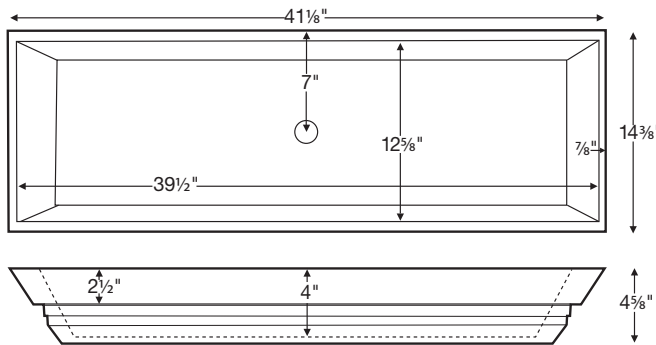

Petra 7 SR is a single-drain semi-recessed sink.

Petra 7 SR

Model # MTCS-748

41.125" x 14.375" x 2.5"

Installation: semi-recessed or undermount

Lead Time - 10 Business Days

NOTES: SINK IS SEMI-RECESSED. SINK MUST BE MEASURED ON-SITE TO ENSURE ACCURATE DIMENSIONS OF HOLE CUT-OUT. Measurements are $\pm 1/2$ " and are subject to change without notice. Data

CONSTRUCTION AND STANDARD FEATURES

- Petra 7 SR is a semi-recessed model, which allows only the top 2.5" of the sink to rest on the vanity.
- Single-bowl design; 1.5" drain opening.
- Sink has no overflow. Requires vessel-style drain kit without overflow. Check local codes.
- One-piece construction using Engineered Solid Stone (ESS) material, which is solid through and through.
- ESS is a mixture of ground natural materials and binding agents that are liquefied, poured and then hardened.
- This material is non-porous, stain-, mold- and mildew-resistant, making cleaning and maintenance easy.
- Approximately 65% of the material is organic, including minerals mined from the earth, making it "Green".
- Same material and color all the way through, with minor variations due to use of natural minerals.
- Five-Year Limited Residential Warranty.
- Shipping weight: 48 lbs.