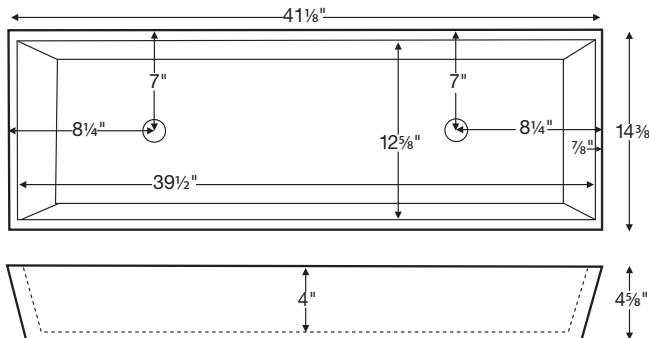

Petra 8

Model # MTCS-749

41.125" x 14.375" x 4.625"

Installation: vessel-style or undermount

Lead Time - 10 Business Days

Petra 8 is a dual-drain vessel sink.

NOTES:

- Measurements are ±1/2" and are subject to change without notice. Data herein supersedes all previous prior to publication date indicated below.
- Undermount installation may require additional bracing and is the responsibility of the installer.

CONSTRUCTION AND STANDARD FEATURES

- Single-bowl design; 1.5" drain opening.
- Sink has no overflow. Requires vessel-style drain kit without overflow. Check local codes.
- One-piece construction using Engineered Solid Stone (ESS) material, which is solid through and through.
- ESS is a mixture of ground natural materials and binding agents that are liquefied, poured and then hardened.
- This material is non-porous, stain-, mold- and mildew-resistant, making cleaning and maintenance easy.
- Approximately 65% of the material is organic, including minerals mined from the earth, making it "Green".
- Same material and color all the way through, with minor variations due to use of natural minerals.
- Five-Year Limited Residential Warranty.
- Shipping weight: 48 lbs.