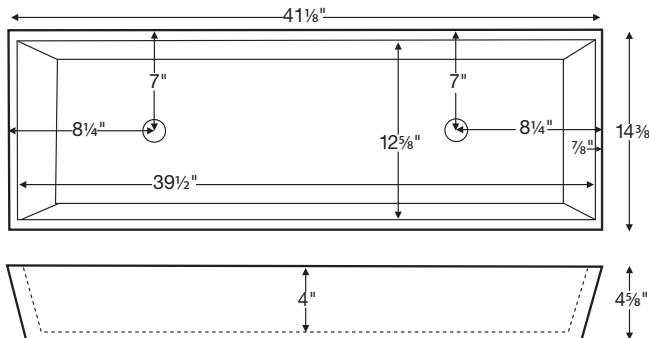

Petra 8

Model # MTCS-749

41.125" x 14.375" x 4.625"

Installation: vessel-style or undermount

Lead Time - 10 Business Days

Petra 8 is a dual-drain vessel sink.

NOTES:

- Measurements are $\pm 1/2"$ and are subject to change without notice. Data herein supersedes all previous prior to publication date indicated below.
- Undermount installation may require additional bracing and is the responsibility of the installer.

CONSTRUCTION AND STANDARD FEATURES

- Single-bowl design; 1.5" drain opening.
- Sink has no overflow. Requires vessel-style drain kit without overflow. Check local codes.
- One-piece construction using Engineered Solid Stone (ESS) material, which is solid through and through.
- ESS is a mixture of ground natural materials and binding agents that are liquefied, poured and then hardened.
- This material is non-porous, stain-, mold- and mildew-resistant, making cleaning and maintenance easy.
- Approximately 65% of the material is organic, including minerals mined from the earth, making it "Green".
- Same material and color all the way through, with minor variations due to use of natural minerals.
- Five-Year Limited Residential Warranty.
- Shipping weight: 48 lbs.