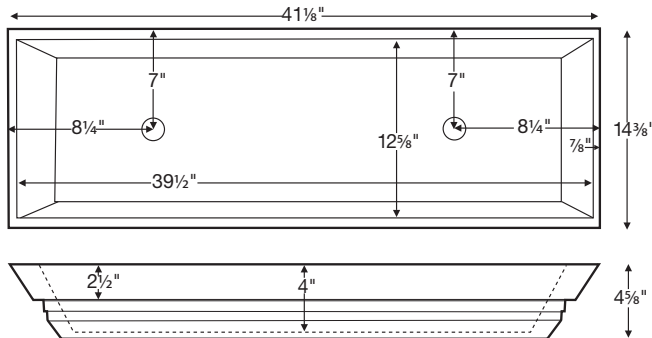

Petra 8 SR is a dual-drain semi-recessed sink.

**Petra 8 SR**  
**Model # MTCS-750**  
 41.125" x 14.375" x 2.5"

**Installation:** semi-recessed or undermount  
**Lead Time - 10 Business Days**

NOTES: SINK IS SEMI-RECESSED. SINK MUST BE MEASURED ON-SITE TO ENSURE ACCURATE DIMENSIONS OF HOLE CUT-OUT. Measurements are  $\pm 1/2$ " and are subject to change without notice. Data herein supersedes all previous prior to publication date indicated below.

**CONSTRUCTION AND STANDARD FEATURES**

- Single-bowl design; 1.5" drain opening.
- Sink has no overflow. Requires vessel-style drain kit without overflow. Check local codes.
- Petra 8 SR is a semi-recessed model, which allows only the top 2.5" of the sink to rest on the vanity.
- One-piece construction using Engineered Solid Stone (ESS) material, which is solid through and through.
- ESS is a mixture of ground natural materials and binding agents that are liquefied, poured and then hardened.
- This material is non-porous, stain-, mold- and mildew-resistant, making cleaning and maintenance easy.
- Approximately 65% of the material is organic, including minerals mined from the earth, making it "Green".
- Same material and color all the way through, with minor variations due to use of natural minerals.
- Five-Year Limited Residential Warranty.
- Shipping weight: 48 lbs.