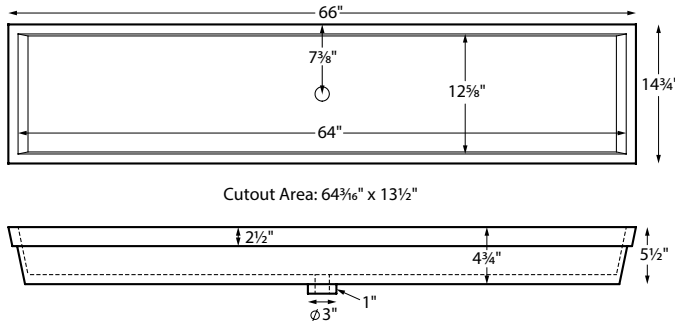

Petra 12 SR is a single-drain semi-recessed sink.

Petra 12 SR

Model # MTCS-756

66" x 14.75" x 2.5" (5.5")

Installation: semi-recessed or undermount

Lead Time - 10 Business Days

SINK AND OPTIONS PRICING

Part # MTCS-756 \$1,595

Drain Kits - see p. F-32 for available models.

Teak Sink Tray - \$145 *choose from:*

Slatted - Part # TKST1 (shown)

Solid - Part # TKST2

- Can be used as a resting place for grooming articles and toiletries.

NOTES: SINK IS SEMI-RECESSED. SINK MUST BE MEASURED ON-SITE TO ENSURE ACCURATE DIMENSIONS OF HOLE CUT-OUT.

Measurements are ±1/2" and are subject to change without notice. Data herein supersedes all previous prior to publication date indicated below.

*Also available, **Petra Counter-Sink**, featuring custom-size countertop with integrated bowl. Choose from 11 bowl variations.*

Petra Counter-Sink 12 shown below, available only as a single bowl.