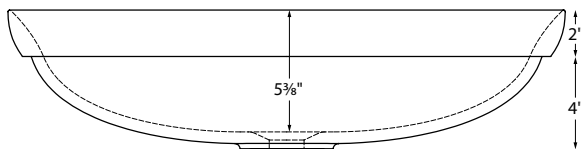

Elena SR
 Model # MTCS-759
 24" x 14" x 2"

Installation: semi-recessed

Lead Time - 10 Business Days

NOTES: SINK IS SEMI-RECESSED AND MUST BE MEASURED ON-SITE TO ENSURE ACCURATE DIMENSIONS OF HOLE CUT-OUT. In addition, a template is supplied with each Elena semi-recessed sink at no charge to facilitate installation. If template is needed prior to shipment of sink, customer is responsible for actual shipping charges of the template. Measurements are $\pm 1/2"$ and are subject to change without notice. Data herein supersedes all previous prior to publication date indicated below.

CONSTRUCTION AND STANDARD FEATURES

- Elena SR is a semi-recessed model, which allows only the top 2" of the sink to rest on the vanity.
- Single-bowl design; 1.5" drain opening.
- Sink has no overflow. Requires vessel-style drain kit without overflow. Check local codes.
- One-piece construction using SculptureStone material, which is solid through and through.
- SculptureStone is a mixture of ground natural materials and binding agents that are liquefied, poured and then hardened.
- This material is non-porous, stain-, mold- and mildew-resistant, making cleaning and maintenance easy.
- Approximately 65% of the material is organic, including minerals mined from the earth, making it "Green".
- Same material and color all the way through, with minor variations due to use of natural minerals.
- Five-Year Limited Residential Warranty.
- Shipping weight: 13 lbs.