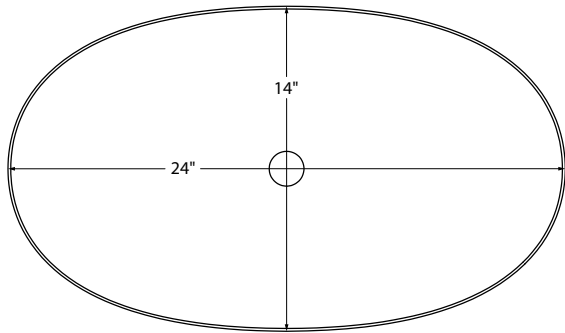

Elena SR
 Model # MTCS-759
 24" x 14" x 2"

Installation: semi-recessed

Lead Time - 10 Business Days

NOTES: SINK IS SEMI-RECESSED AND MUST BE MEASURED ON-SITE TO ENSURE ACCURATE DIMENSIONS OF HOLE CUT-OUT. In addition, a template is supplied with each Elena semi-recessed sink at no charge to facilitate installation. If template is needed prior to shipment of sink, customer is responsible for actual shipping charges of the template. Measurements are $\pm 1/2"$ and are subject to change without notice. Data herein supersedes all previous prior to publication date indicated below.