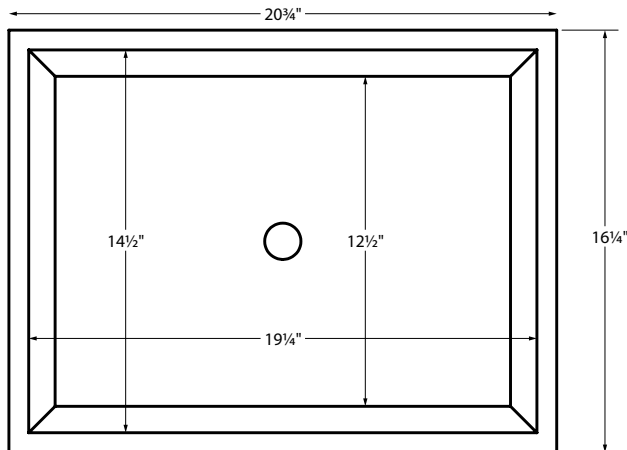

# Continuum Rectangle

Part # - MTCS-762

20.75" x 16.25" x 2"

**Installation:** semi-recessed or undermount

**Lead Time - 10 Business**

<b>Sink Options and Pricing</b> NOTE: part codes for all options listed in parenthesis.
<b>Part #: MTCS-762 - \$1,090</b>
<b>Standard Color</b> - White, matte finish <b>Biscuit Color Upgrade, matte finish</b> - (SSBISNK) <b>\$100</b>
<b>Optional Gloss Finish Upcharge</b> - For White or Biscuit (SSGLOSSNK) <b>\$205</b> Additional material colors available for projects only. Please call MTI.
<b>Quick Ship</b> - reduces lead time - please call for availability (QUISINKSH) <b>\$185</b>

## CONSTRUCTION AND STANDARD FEATURES

- Single-bowl design; 1.5" drain opening.
- Sink has no overflow. Requires vessel-style drain kit without overflow. Check local codes.
- Continuum is a semi-recessed model, which allows only the top 2" sink rim to rest on the vanity. Rim height can be extended up to 4.25" by request. Must specify on order.
- Sink may be used with or without countertop cut-out. Note: countertop material is not included.
- Adjustable leveling feet support the cut-out in the sink bowl and are included with sink as shown to the right.
- One-piece construction.

NOTES: SINK IS SEMI-RECESSED AND MUST BE MEASURED ON-SITE TO ENSURE ACCURATE DIMENSIONS OF HOLE CUT-OUT.

In addition, templates are supplied with sink at no charge to facilitate installation. If templates are needed prior to shipment of sink, customer is responsible for actual shipping charges of the templates. Measurements are ±1/2" and are subject to change without notice. Data herein supersedes all previous prior to publication date indicated below.