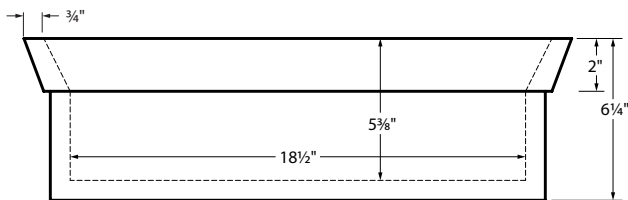

# Continuum Rectangle

Part # - MTCS-762

20.75" x 16.25" x 2"

**Installation:** semi-recessed or undermount

**Lead Time - 10 Business**

<b>Sink Options and Pricing</b> NOTE: part codes for all options listed in parenthesis.
<b>Part #: MTCS-762 - \$1,090</b>
<b>Standard Color</b> - White, matte finish <b>Biscuit Color Upgrade, matte finish</b> - (SSBISNK) <b>\$100</b>
<b>Optional Gloss Finish Upcharge</b> - For White or Biscuit (SSGLOSSNK) <b>\$205</b> Additional material colors available for projects only. Please call MTI.
<b>Quick Ship</b> - reduces lead time - please call for availability (QUISINKSH) <b>\$185</b>

## CONSTRUCTION AND STANDARD FEATURES

- Single-bowl design; 1.5" drain opening.
- Sink has no overflow. Requires vessel-style drain kit without overflow. Check local codes.
- Continuum is a semi-recessed model, which allows only the top 2" sink rim to rest on the vanity. Rim height can be extended up to 4.25" by request. Must specify on order.
- Sink may be used with or without countertop cut-out. Note: countertop material is not included.
- Adjustable leveling feet support the cut-out in the sink bowl and are included with sink as shown to the right.
- One-piece construction.

NOTES: SINK IS SEMI-RECESSED AND MUST BE MEASURED ON-SITE TO ENSURE ACCURATE DIMENSIONS OF HOLE CUT-OUT.

In addition, templates are supplied with sink at no charge to facilitate installation. If templates are needed prior to shipment of sink, customer is responsible for actual shipping charges of the templates. Measurements are ±1/2" and are subject to change without notice. Data herein supersedes all previous prior to publication date indicated below.