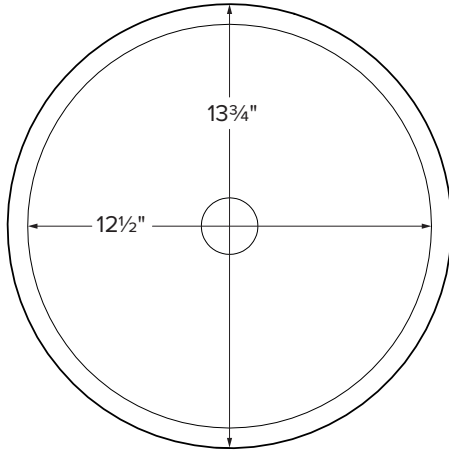

Luna 3 shown with a Rolled Rim

Luna 3
Model # MTCS-765
 13³/₄" x 5"

Installation: vessel-style
 Lead Time - 10 Business Days

NOTE: Sink rests on top of counter. Cut-out for the drain installation and sink base is required. Measurements are ±1/2" and are subject to change without notice. Data herein supersedes all previous prior to publication date indicated below.