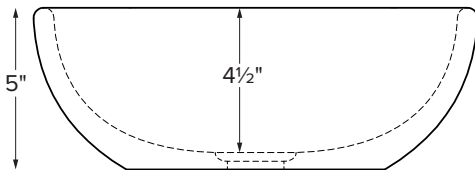

Luna 3 shown with a Rolled Rim

Luna 3
Model # MTCS-765
 13³/₄" x 5"

Installation: vessel-style
 Lead Time - 10 Business Days

NOTE: Sink rests on top of counter. Cut-out for the drain installation and sink base is required. Measurements are ±1/2" and are subject to change without notice. Data herein supersedes all previous prior to publication date indicated below.