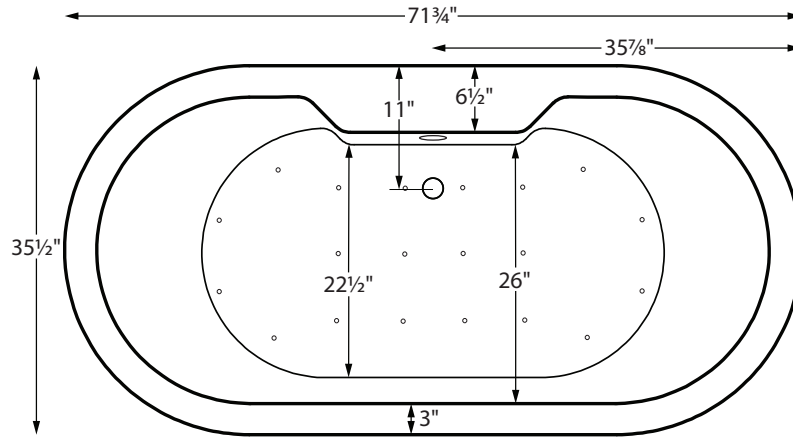

Shown with Toe-Tap Slim Line Integrated Overflow

# New Yorker 10

71.75" x 35.5" x 23.25"

**GENERAL SPECIFICATIONS:**

- Material** - Acrylic
  - Installation** - Freestanding
  - Soaker Weight** - 140 lbs / 64 kg
  - Maximum Fill** - 83 gal to overflow
- NOTE: Filling this tub to the maximum may require an above average size or dedicated water heater.*

**The New Yorker 10 features a 6.5"-wide flat deck surface on the drain side for mounting faucetry.**

The drain and overflow assembly is concealed between the walls of the tub, eliminating the need for an exposed drain kit.