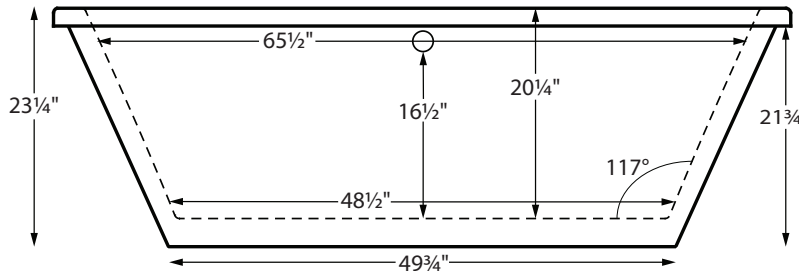

ELECTRICAL COMPONENTS & SPECIFICATIONS		
Required Electrical Service - 110 Volt		
Hydrotherapy Package	Components Included	GFCI
Air Massage	heated blower	1-15 amp
Air Massage Elite	heated blower, chromatherapy	1-15 amp

For electrical requirements of tub options, see page C-2.
CSA Certified C/US; ANSI Z124.1 for plastic tubs and ANSI 112.19.7 for whirlpool components.

IMPORTANT ORDERING & INSTALLATION INFORMATION:

- This freestanding tub comes equipped with an access panel on the drain side (shown to the right) to facilitate installation of faucet, drain, and overflow.
- Before ordering or installing, please consider future access to equipment.
- When ordering an air bath, the air blower must be remote mounted.
- Virtual Spout option can only be installed on the drain side of tub.
- Specifications and configurations are subject to change without notice.
- Measurements are $\pm 1/2"$ and are subject to change without notice.
- Measurements herein supersede all others published prior to publication date shown below.

See the "Designer Collection Tubs Installation & Operation Manual" included with tub delivery or go to mtibaths.com/support/installation_operation/manuals for all the information necessary to install and operate the tub.

MTI's Customer Service Department is available Monday-Friday 8am-6pm EST at 800-783-8827 or customerservice@mtibaths.com to answer any questions pertaining to ordering or installation.