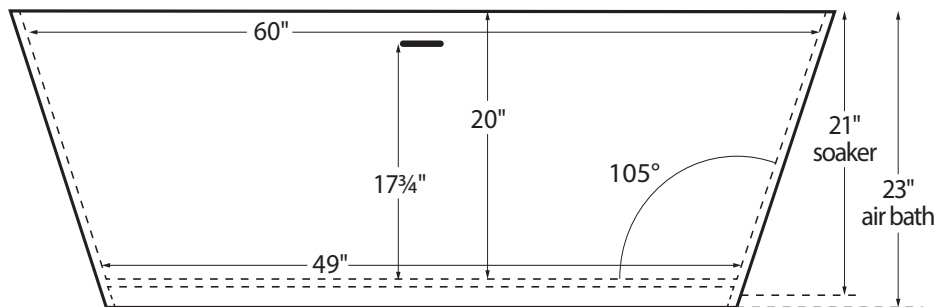

ELECTRICAL SPECIFICATIONS:

Required Electrical Service

110 Volt

Air Bath

1-15 amp GFCI

CSA Certified C/US; ANSI Z124.1

See the "Boutique Collection Tubs Installation & Operation Manual" included with tub delivery or go to mtibaths.com/support/installation_operation/manuals for all the information necessary to install and operate the tub.

MTI's Customer Service Department is available Monday-Friday 8am-6pm EST at 800-783-8827 or customerservice@mtibaths.com to answer any questions pertaining to ordering or installation.

IMPORTANT ORDERING & INSTALLATION INFORMATION:

- Includes an integrated slotted overflow, which only requires drain installation. May also be specified without an overflow (see local codes).
- Air baths require job site preparations for remote mounting the blower and required check valve. Check valve must be installed higher than the rim of the tub. A sleeve for air hose and blower wiring must be laid under finished flooring. The keypad is shipped loose and may be mounted on a nearby wall or decking. A waterproof remote control is also included. Please read installation manual prior to ordering.
- Requires use of a wall-mounted or freestanding tub filler.
- Measurements are $\pm 1/2$ " and are subject to change without notice.
- Options and accessories are packaged inside the tub crate for delivery.
- Data herein supersedes all prior to publication date shown below.