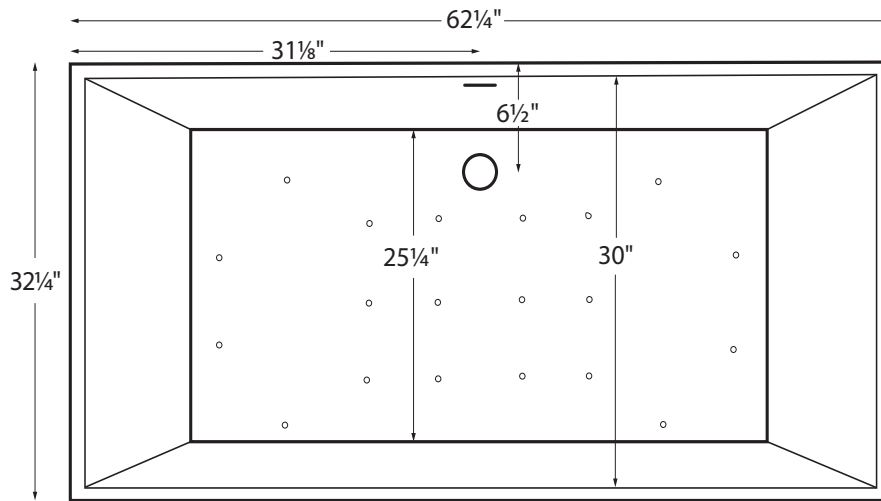

Petra

62.25" x 32.25" x 21"

GENERAL SPECIFICATIONS:

Material - Engineered Solid Stone (ESS™)

Installation - Freestanding

May also be undermounted. Must specify on order.
Not recommended as a tub / shower combination.

Soaker Weight - 300 lbs / 136 kg

Air Bath Weight - 335 lbs / 152 kg

Maximum Fill - 95 gal to overflow

NOTE: Filling this tub to the maximum may require an above average size or dedicated water heater.

SEE IMPORTANT ORDERING & INSTALLATION INFORMATION BELOW