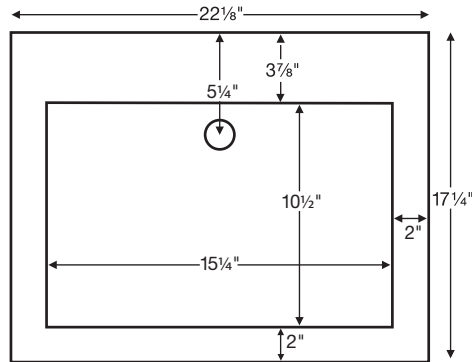

Metro 1

Model # MTCS-700

22.125" x 17.25" x 4.5"*

*NOTE: Standard exterior sink height is 4.5". Custom height available - from 3" to 7" - see drawings below. Must specify when ordering.

Installation: semi-recessed or undermount

Lead Time - 10 Business Days

Interior dimensions are measured at bottom of sink.

CONSTRUCTION AND STANDARD FEATURES

- Single-bowl design; 1.5" drain opening.
- Sink has no overflow standard. Integrated overflow is available by request. See 'sink and options pricing'.
- Metro 1 is a semi-recessed model, which allows only the top 4.5" of the sink to rest on the vanity. Custom exterior height available from 3" to 7". Must specify on order.
- No holes drilled standard; up to 3 holes drilled by MTI at no additional charge.
- One-piece construction using Engineered Solid Stone (ESS) material, which is solid through and through.
- ESS is a mixture of ground natural materials and binding agents that are liquefied, poured and then hardened.
- This material is non-porous, stain-, mold- and mildew-resistant, making cleaning and maintenance easy.
- Approximately 65% of the material is organic, including minerals mined from the earth, making it "Green".
- Same material and color all the way through, with minor variations due to use of natural minerals.
- Five-Year Limited Residential Warranty.
- Shipping Weight: 39 lbs.

NOTE: Measurements are $\pm 1/2"$ and are subject to change without notice. Data herein supersedes all previous prior to publication date indicated below.