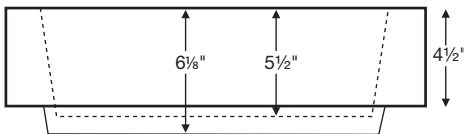

Metro 1

Model # MTCS-700

22.125" x 17.25" x 4.5"*

*NOTE: Standard exterior sink height is 4.5". Custom height available - from 3" to 7" - see drawings below. Must specify when ordering.

Installation: semi-recessed or undermount

Lead Time - 10 Business Days

Interior dimensions are measured at bottom of sink.

CONSTRUCTION AND STANDARD FEATURES

- Single-bowl design; 1.5" drain opening.
- Sink has no overflow standard. Integrated overflow is available by request. See 'sink and options pricing'.
- Metro 1 is a semi-recessed model, which allows only the top 4.5" of the sink to rest on the vanity. Custom exterior height available from 3" to 7". Must specify on order.
- No holes drilled standard; up to 3 holes drilled by MTI at no additional charge.
- One-piece construction using Engineered Solid Stone (ESS) material, which is solid through and through.
- ESS is a mixture of ground natural materials and binding agents that are liquefied, poured and then hardened.
- This material is non-porous, stain-, mold- and mildew-resistant, making cleaning and maintenance easy.
- Approximately 65% of the material is organic, including minerals mined from the earth, making it "Green".
- Same material and color all the way through, with minor variations due to use of natural minerals.
- Five-Year Limited Residential Warranty.
- Shipping Weight: 39 lbs.