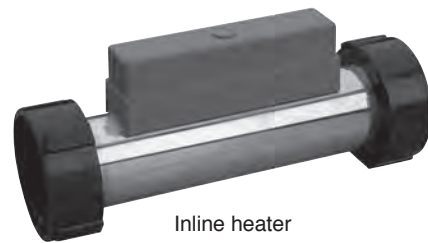

For Whirlpools

The inline heating system for whirlpools is activated when the pump is turned on, maintaining the temperature of the bath water. No external switch is needed. 2 different heaters are used:

- A 1500-watt inline heater is available for Designer Collection baths. The 1500-watt heater draws 12.5 amps; so a separate 15 amp, 110 VAC circuit is required. This circuit must be connected to a supply that is protected by a ground fault circuit interrupter (GFCI).

For Air Massage with Ultra Whirlpool and Air Elite with Ultra Whirlpool packages, a 650-watt heater is used which draws 5.3 amps.

NOTE: Inline Heaters are not sold separately.

Inline Heater -
For whirlpools (HTI) $466

For Soakers and Air Baths

The inline heating system for soaking tubs and air baths is manually activated by an On / Off switch. This system gently recirculates the bath water through the inline heater, with negligible disturbance to the water. This system uses the 1500-watt inline heater described above and a 1/2 hp recirculating pump. This system draws 18 amps; so a separate 20 amp, 110VAC circuit is required. Not available for freestanding tubs.

May be added to some standard whirlpools - call MTI for details.

NOTE: Inline Heaters are not sold separately.

Inline Heater with Recirculating Pump -
For soakers & air baths (HTISOAK) $699

Inline heater