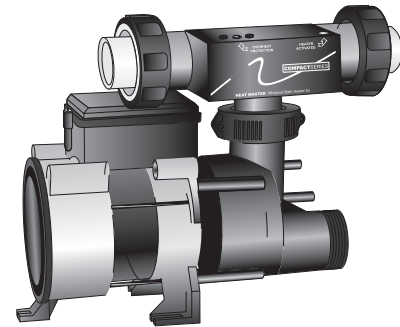

### For Soakers and Air Baths

The inline heating system for soaking tubs and air baths is manually activated by an On / Off switch. This system gently recirculates the bath water through the inline heater, with negligible disturbance to the water. This system uses the 1500-watt inline heater described above and a 1/2 hp recirculating pump. This system draws 18 amps; so a separate 20 amp, 110VAC circuit is required. Not available for freestanding tubs.

Inline heater connected to the standard pump

For soakers and air baths, the water is drawn in through an intake such as the one shown, flows through the inline heater and is reintroduced into the bath through an output that has the same appearance.