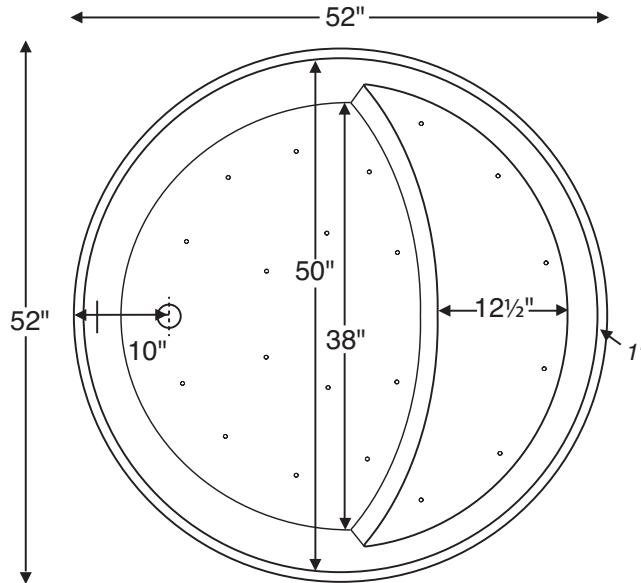

Halo features an integrated slotted overflow.

Halo

52" x 52" x 26" / 25"*

*Available with a rolled rim or flat rim.
See drawing below.

GENERAL SPECIFICATIONS:

Material - Engineered Solid Stone (ESS®)

Installation - Freestanding

Flat rim version may also be undermounted.

Rollled rim version cannot be undermounted.

Not recommended as a tub / shower combination.

Soaker / Air Bath Weight - 364 lbs / 165 kg

Maximum Fill - 121 gal to overflow

NOTE: Filling this tub to the maximum may require an above average size or dedicated water heater.

SEE IMPORTANT ORDERING & INSTALLATION INFORMATION BELOW

Shown above as an Air Bath.

Note: Halo is available with a rolled rim, creating an overall tub height of 26". A flat rim may also be specified, which reduces overall tub height to 25".