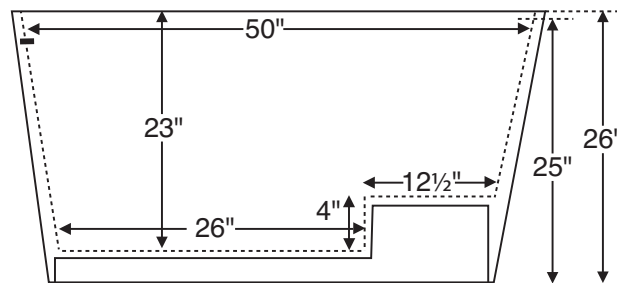

Halo features an integrated slotted overflow.

Halo

52" x 52" x 26" / 25"*

*Available with a rolled rim or flat rim.
See drawing below.

GENERAL SPECIFICATIONS:

Material - Engineered Solid Stone (ESS®)

Installation - Freestanding

Flat rim version may also be undermounted.

Rollled rim version cannot be undermounted.

Not recommended as a tub / shower combination.

Soaker / Air Bath Weight - 364 lbs / 165 kg

Maximum Fill - 121 gal to overflow

NOTE: Filling this tub to the maximum may require an above average size or dedicated water heater.

SEE IMPORTANT ORDERING & INSTALLATION INFORMATION BELOW

Shown above as an Air Bath.

Note: Halo is available with a rolled rim, creating an overall tub height of 26". A flat rim may also be specified, which reduces overall tub height to 25".