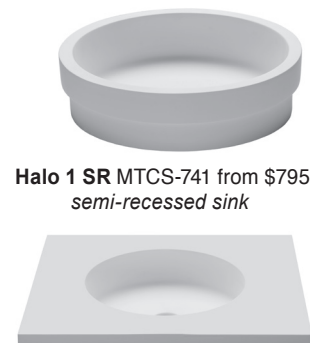

Matching Lavatory Sink & Counter-Sink

Halo Counter-Sink MTCS-861 (shown above) is a custom-size countertop with integrated bowl. Offered in single or double bowl configurations.

For more information about Engineered Solid Stone lavatory sinks and Counter-Sinks, please visit mtibaths.com or see section "F" in the MTI binder.