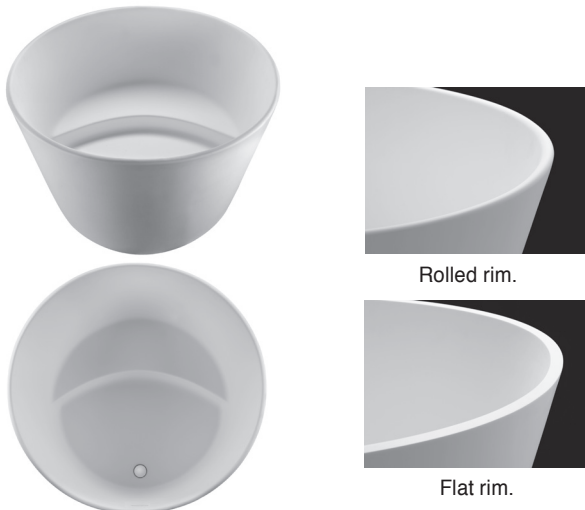

Options Information	
Floor-Mounted High-Flow Tub Filler - Choose from contemporary or traditional design to complement most manufacturers' lavatory & shower faucets. Fill rate of 15 gallons per minute at 45 psi. Includes a hand-held shower with independent valve. <i>See p. A-61 for detailed specifications.</i>	
Faucet Stand - Constructed of Engineered Solid Stone material. Taller models allow for wall-mount faucets and shorter versions (as shown at right) accommodate a Roman faucet. Available in multiple sizes & styles. <i>See pp. A-62-63 for detailed specifications.</i>	
Bathroom Table - Constructed of Engineered Solid Stone material. Ideal for placement of bathroom accessories. <i>See p. A-63 for detailed specifications.</i>	
Integrated Slotted Overflow with Toe-Tap Drain - Toe-Tap drain included in chrome finish. Tub features a factory-installed integrated slotted overflow which does not require any decorative trim.	

Alternate Tub Views