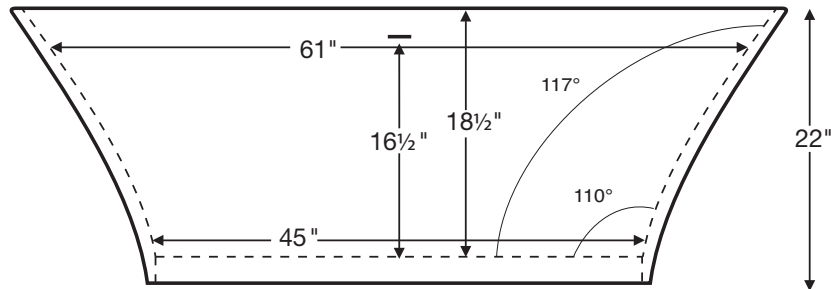

ELECTRICAL SPECIFICATIONS:

Required Electrical Service 110 Volt
Air Bath 1-15 amp GFCI

CSA Certified C/US; ANSI Z124.1

See the "Boutique Collection Tubs Installation & Operation Manual" included with tub delivery or go to mtibaths.com/support/installation_operation/manuals for all the information necessary to install and operate the tub.

MTI's Customer Service Department is available Monday-Friday 8am-6pm EST at 800-783-8827 or customerservice@mtibaths.com to answer any questions pertaining to ordering or installation.

IMPORTANT ORDERING & INSTALLATION INFORMATION:

- Standard height is 22" for soaker or air bath. Height can be reduced to 20" for soakers only. Must specify on order.
- Includes an integrated slotted overflow, which only requires drain installation. May also be specified without an overflow (see local codes).
- Air baths require job site preparations for remote mounting the blower and required check valve. Check valve must be installed higher than the rim of the tub. The keypad is shipped loose and may be mounted on a nearby wall or decking. A waterproof remote control is also included. Please read installation manual prior to ordering.
- Measurements are $\pm 1/2$ " and are subject to change without notice.
- Options and accessories are packaged inside the tub crate for delivery.
- Data herein supersedes all prior to publication date shown below.