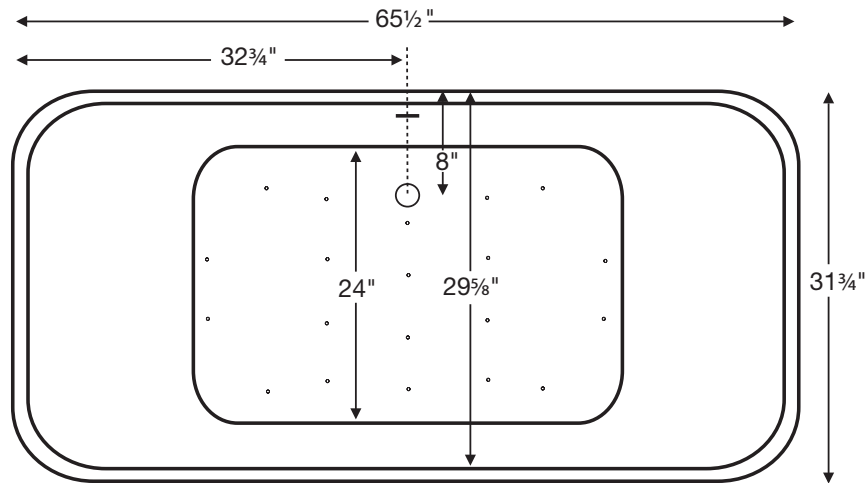

## Addison 3

65.5" x 31.75" x 22"

### GENERAL SPECIFICATIONS:

**Material** - Engineered Solid Stone (ESS®)

**Installation** - Freestanding

May also be undermounted. Must specify on order.

*Not recommended as a tub / shower combination.*

**Soaker Weight** - 279 lbs / 127 kg

**Air Bath Weight** - 309 lbs / 140 kg

**Maximum Fill** - 100 gal to overflow

*NOTE: Filling this tub to the maximum may require an above average size or dedicated water heater.*

**SEE IMPORTANT ORDERING & INSTALLATION INFORMATION BELOW**