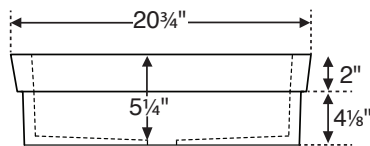

Continuum

Part # - MTCS-742

20.75" x 16" x 2"

Rim height can be extended up to 4.25". See drawing below.

Installation: semi-recessed

Lead Time - 10 Business Days

Top View

Front View