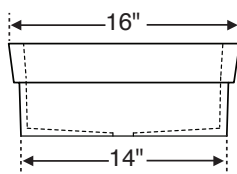

Continuum

Part # - MTCS-742

20.75" x 16" x 2"

Rim height can be extended up to 4.25". See drawing below.

Installation: semi-recessed

Lead Time - 10 Business Days

Top View

Side View

PRICING AND OPTIONS

Part # MTCS-742 $1,030

Standard Colors - Choose from White or Biscuit in matte finish

Gloss Finish Upcharge - Part # SSGLOSSNK $195

Other colors available for projects only. Please call MTI.

Quick Ship/Priority - Part # QUISINKSH $175 *Call for availability.*

Drain Kits - see p. F-32 for available models.

Continuum shown above with countertop material installed.

Note: countertop material is NOT included with sink.

About Continuum sink:

- Designed by Matthew Quinn, Continuum is a semi-recessed sink that utilizes the countertop hole cut-out inside the sink bowl.
- This design enables the striations of the counter material to visually continue through the sink, as shown in the above photos.
- Only the top 2" of the sink rim rests on the countertop.
- Rim can be extended up to 4.25" on request.
- Included are leveling feet to support the cut-out in the sink bowl.

CONSTRUCTION AND STANDARD FEATURES

- Single-bowl design; 1.5" drain opening.
- Sink has no overflow. Requires vessel-style drain kit without overflow. Check local codes.
- Continuum is a semi-recessed model, which allows only the top 2" sink rim to rest on the vanity. Rim height can be extended up to 4.25" by request. Must specify on order.
- Sink may be used with or without countertop cut-out. *Note: countertop material is not included.*
- Adjustable leveling feet support the cut-out in the sink bowl and are included with sink as shown to the right.
- One-piece construction.