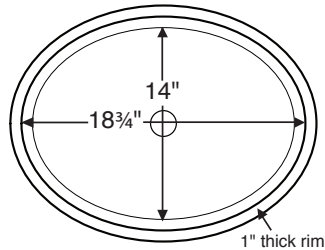

Continuum

Part # - MTCS-742

20.75" x 16" x 2"

Rim height can be extended up to 4.25". See drawing below.

Installation: semi-recessed

Lead Time - 10 Business Days

Top View

Front View